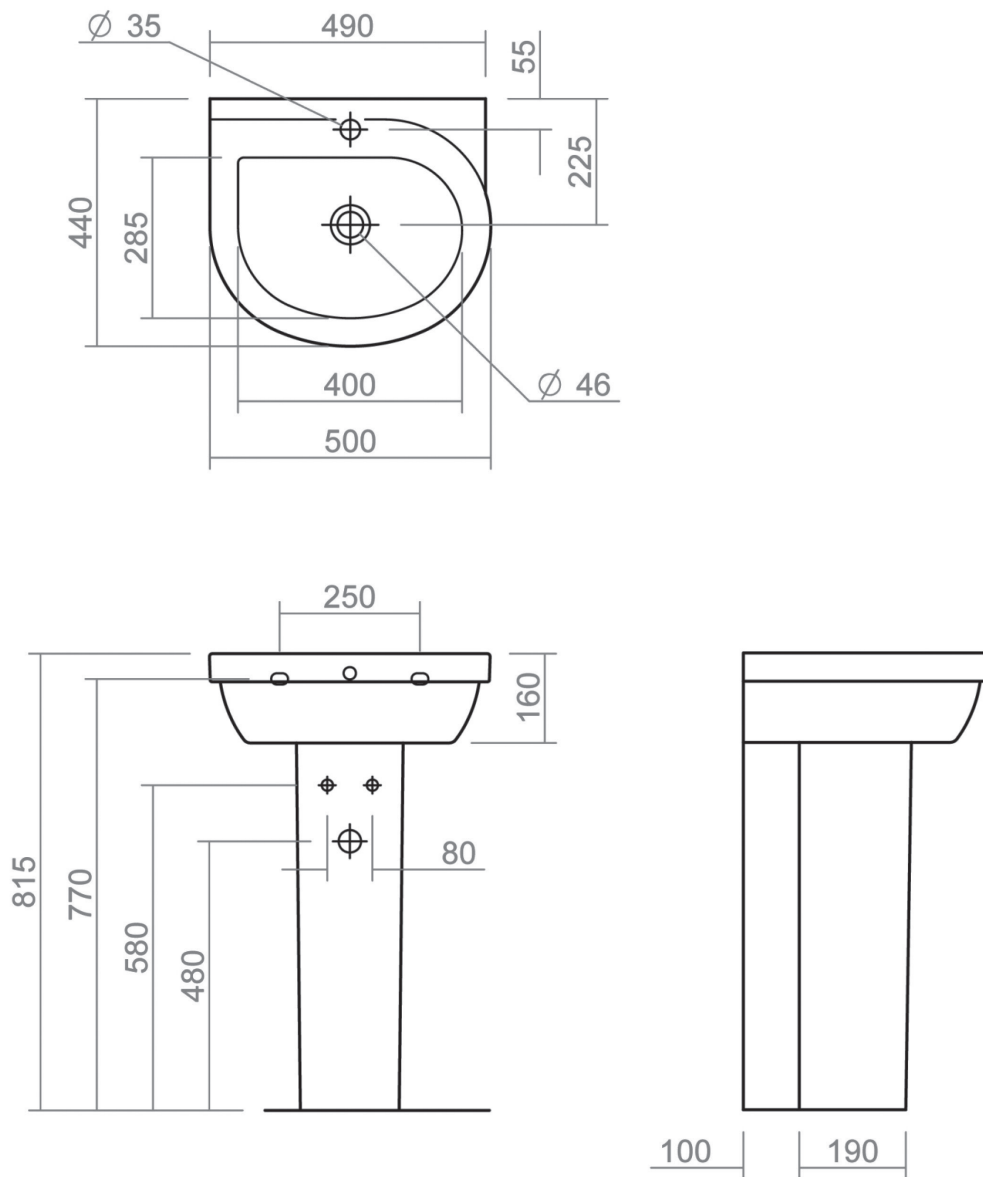

# RICHMOND COLLECTION

500mm basin with Full pedestal

Silverdale Ltd  
Silverdale Road,  
Newcastle Under Lyme,  
Staffordshire,  
ST5 6EH.

Telephone: 01782 717 175 Facsimile: 01782 717 166

Email: [sales@silverdalebathrooms.co.uk](mailto:sales@silverdalebathrooms.co.uk)