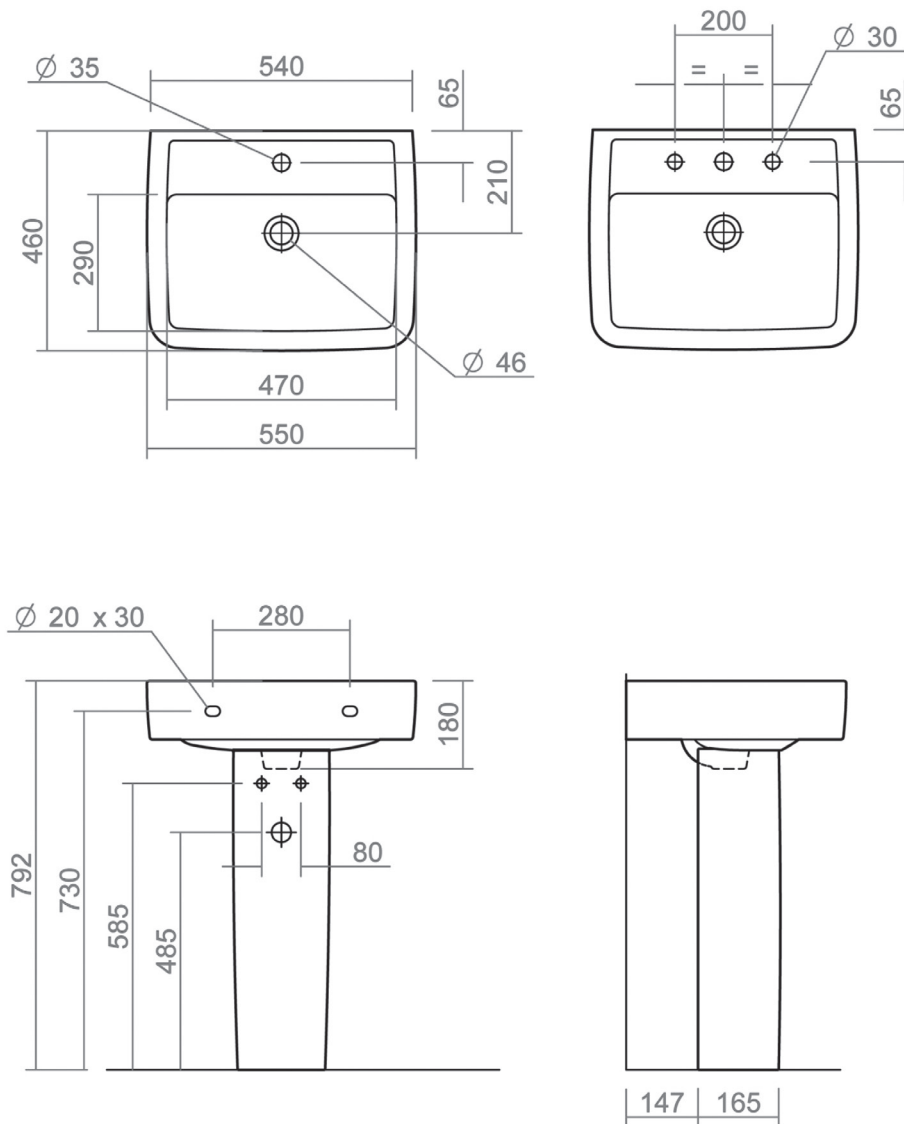

# HENLEY COLLECTION

550mm basin with Full tall pedestal

Silverdale Ltd  
Silverdale Road,  
Newcastle Under Lyme,  
Staffordshire,  
ST5 6EH.

Telephone: 01782 717 175 Facsimile: 01782 717 166

Email: [sales@silverdalebathrooms.co.uk](mailto:sales@silverdalebathrooms.co.uk)