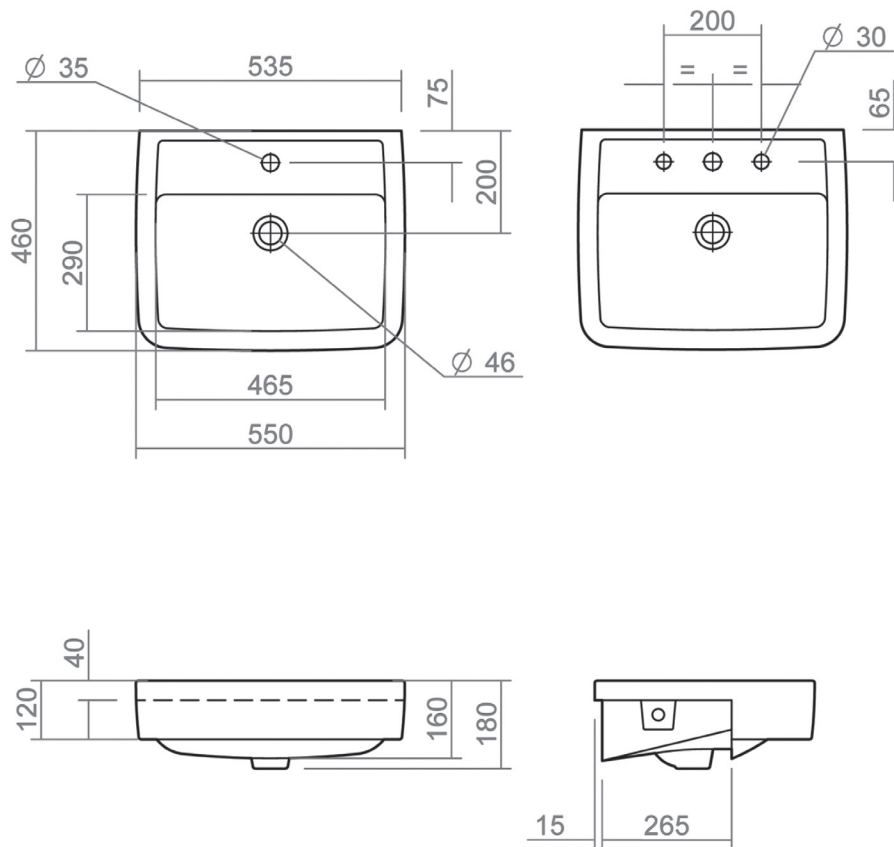

HENLEY

COLLECTION

SILVERDALE
GREAT BRITAIN

550mm semi countertop basin

Silverdale Ltd
Silverdale Road,
Newcastle Under Lyme,
Staffordshire,
ST5 6EH.

Telephone: 01782 717 175 Facsimile: 01782 717 166

Email: sales@silverdalebathrooms.co.uk