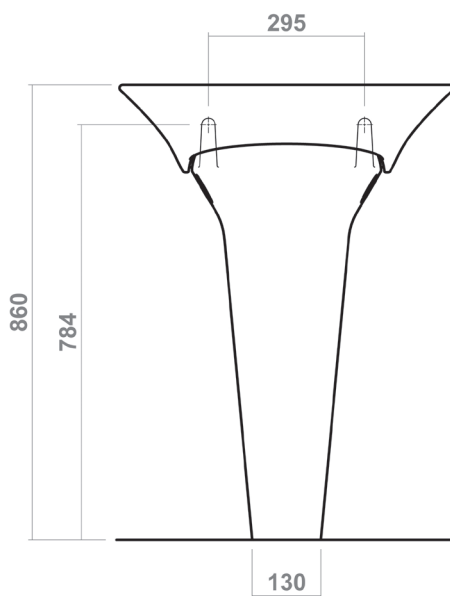

# OXBRIDGE COLLECTION

630mm basin with Full pedestal

Silverdale Ltd  
Silverdale Road,  
Newcastle Under Lyme,  
Staffordshire,  
ST5 6EH.

Telephone: 01782 717 175 Facsimile: 01782 717 166

Email: [sales@silverdalebathrooms.co.uk](mailto:sales@silverdalebathrooms.co.uk)