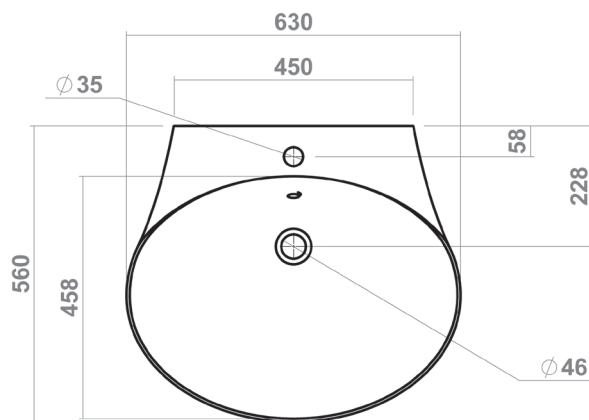

# OXBRIDGE COLLECTION

630mm basin with Full pedestal

Silverdale Ltd  
Silverdale Road,  
Newcastle Under Lyme,  
Staffordshire,  
ST5 6EH.

Telephone: 01782 717 175 Facsimile: 01782 717 166

Email: [sales@silverdalebathrooms.co.uk](mailto:sales@silverdalebathrooms.co.uk)