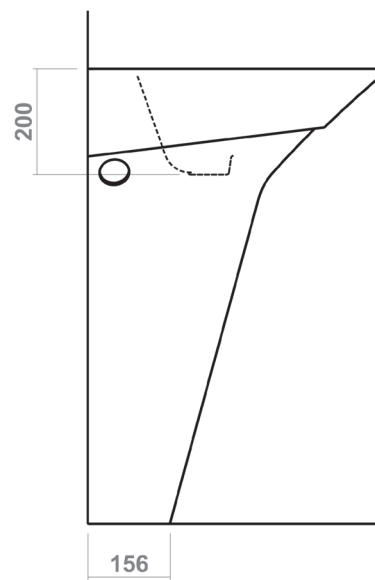

# OXBRIDGE COLLECTION

630mm basin with Full pedestal

Silverdale Ltd  
Silverdale Road,  
Newcastle Under Lyme,  
Staffordshire,  
ST5 6EH.

Telephone: 01782 717 175 Facsimile: 01782 717 166

Email: [sales@silverdalebathrooms.co.uk](mailto:sales@silverdalebathrooms.co.uk)