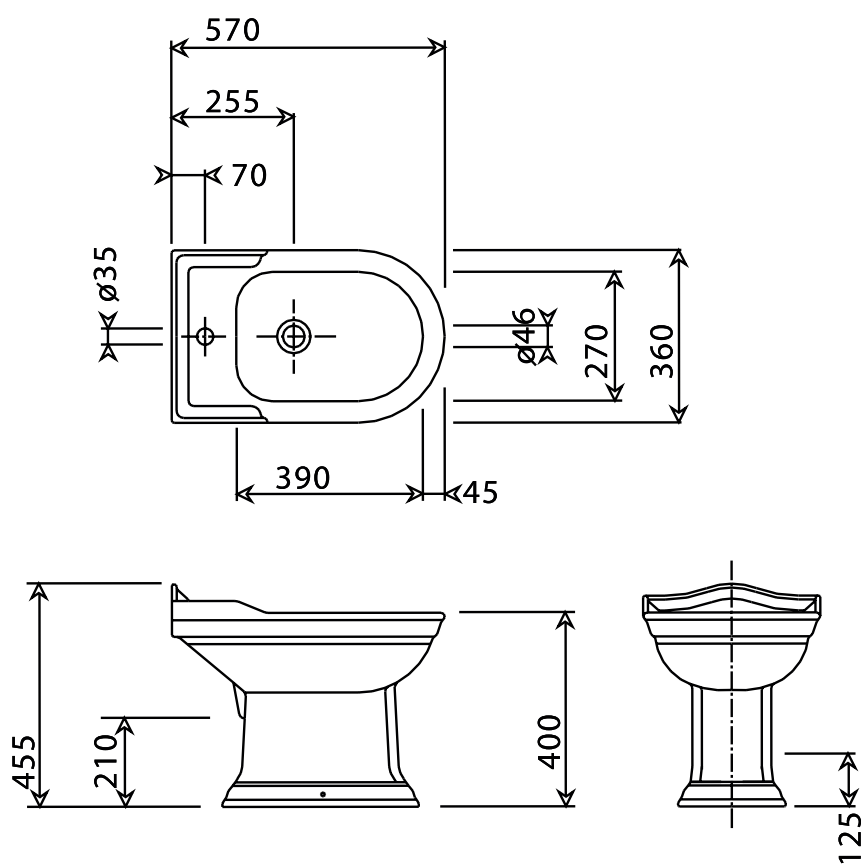

Balasani Freestanding/Back to Wall Bidet (1 tap hole)

Silverdale Bathrooms

Silverdale Road, Newcastle Under Lyme, Staffordshire, ST5 6EL.

Telephone: 01782 717175 Facsimile: 01782 717166

Email: sales@silverdalebathrooms.co.uk