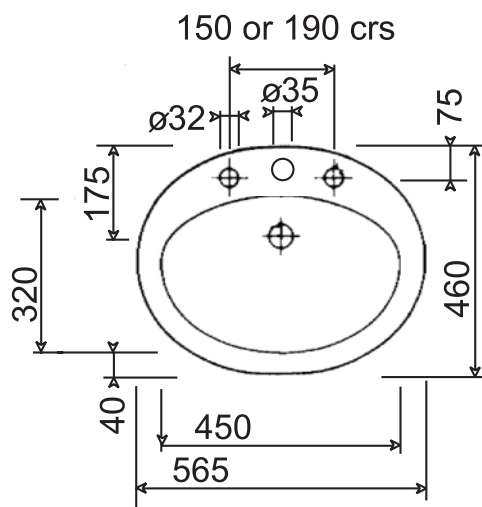

## Belgravia Coquet Vanity Basin (2 or 3 tap hole)