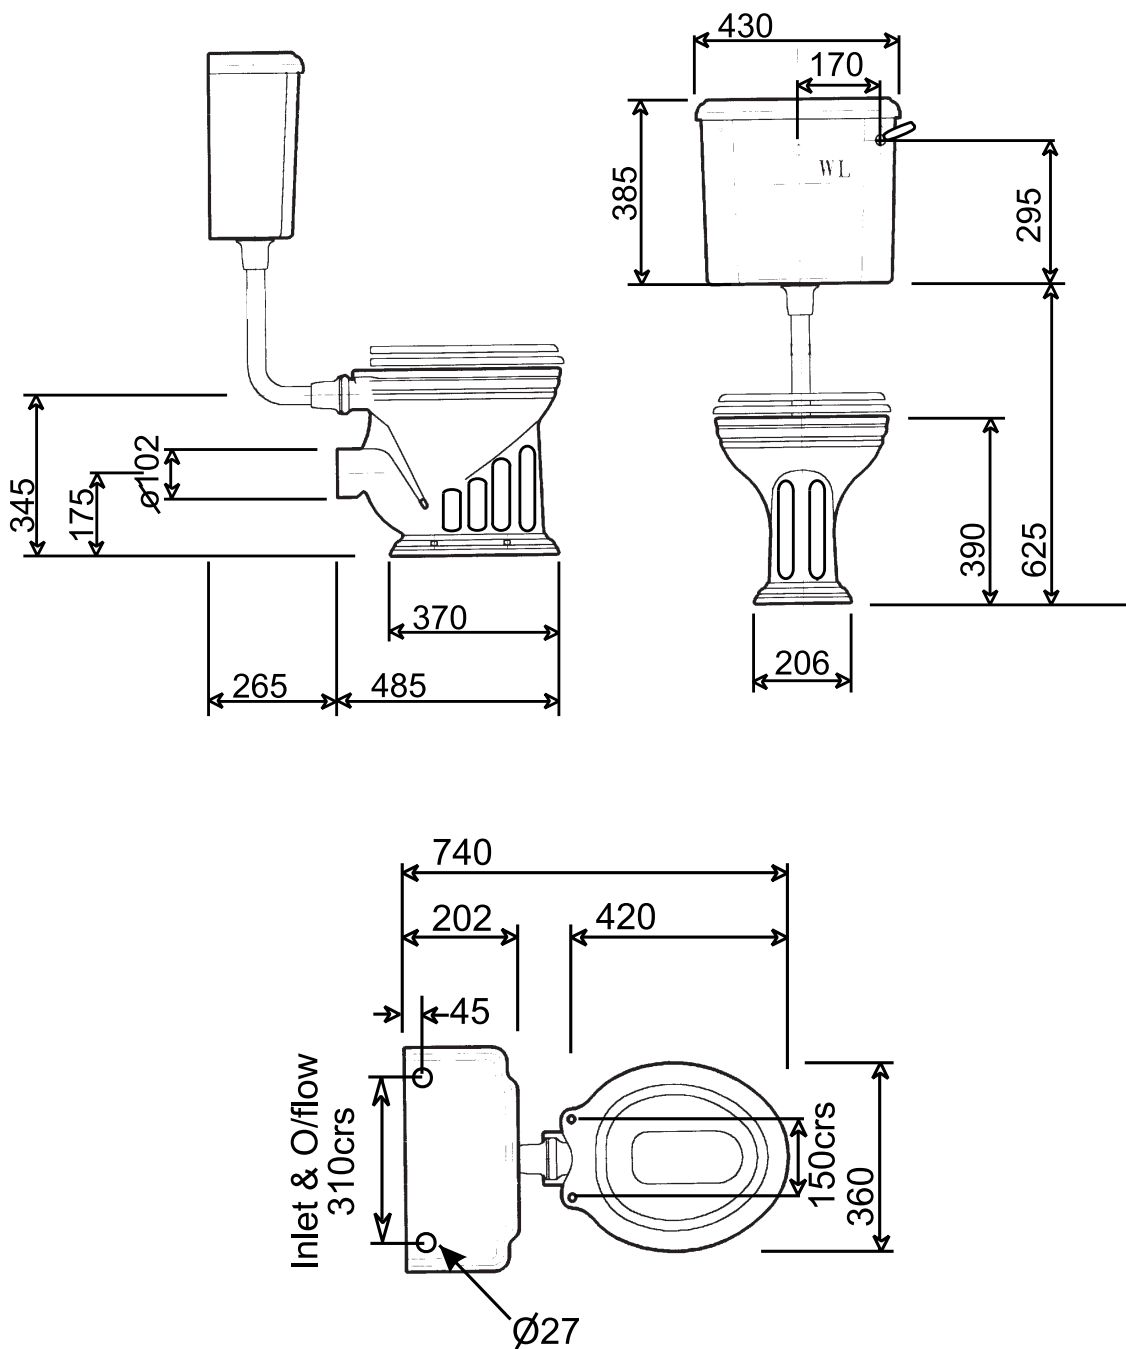

Belgravia Low Level Closet & Cistern

Silverdale Bathrooms

Silverdale Road, Newcastle Under Lyme, Staffordshire, ST5 6EL.

Telephone: 01782 717175 Facsimile: 01782 717166

Email: sales@silverdalebathrooms.co.uk