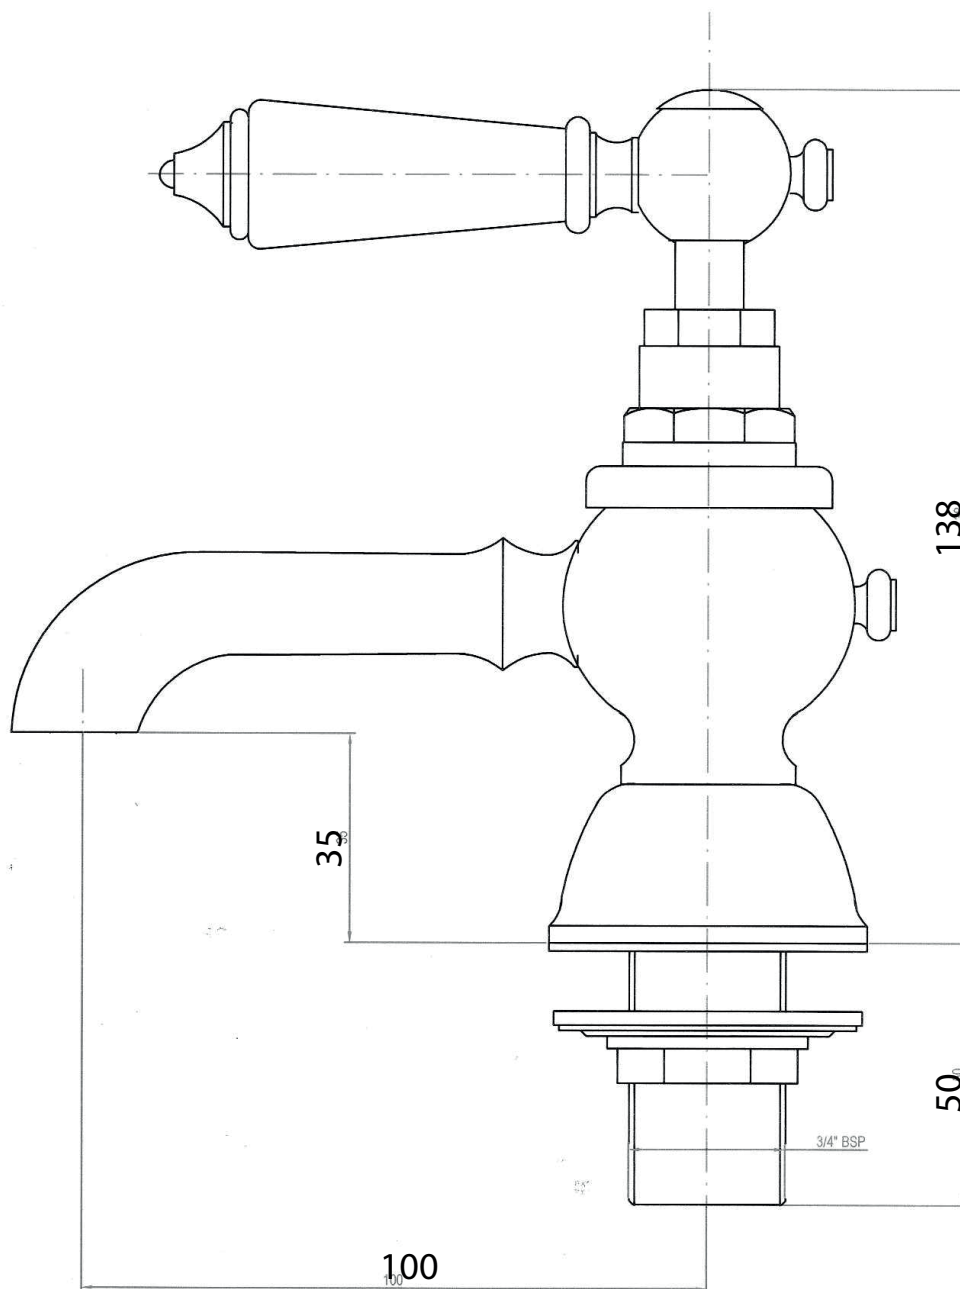

BERKELEY COLLECTION

SILVERDALE
GREAT BRITAIN

Berkeley bath pillar tap

Silverdale Ltd
Silverdale Road,
Newcastle Under Lyme,
Staffordshire,
ST5 6EH.

Telephone: 01782 717 175 Facsimile: 01782 717 166

Email: sales@silverdalebathrooms.co.uk