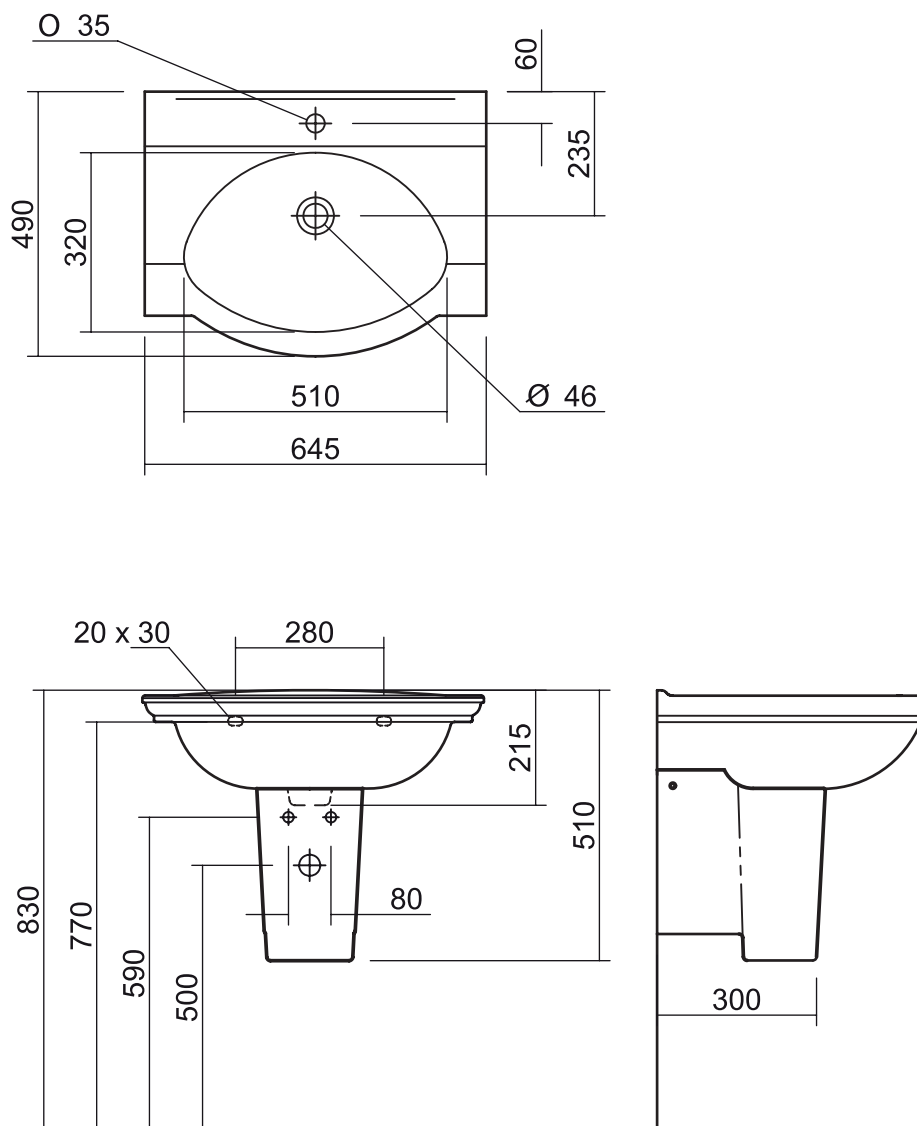

Damea 650mm Basin with Semi Pedestal (0,1 or 3 Tap Holes)

Silverdale Bathrooms

Silverdale Road, Newcastle Under Lyme, Staffordshire, ST5 6EL.

Telephone: 01782 717175 Facsimile: 01782 717166

Email: sales@silverdalebathrooms.co.uk