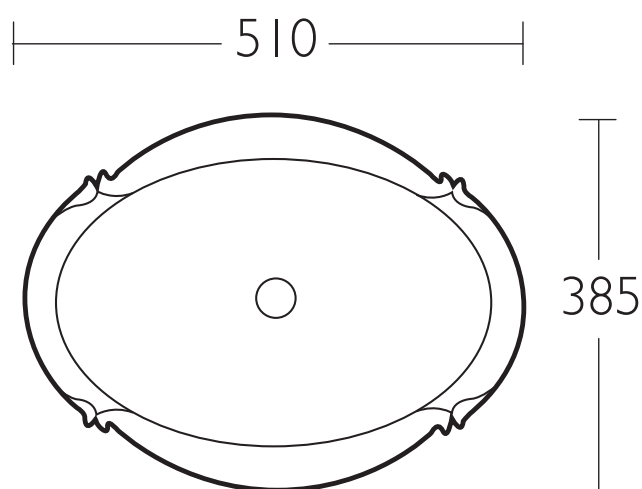

Victorian 510mm Inset basin (0 tap hole)

Silverdale Bathrooms

Silverdale Road, Newcastle Under Lyme, Staffordshire, ST5 6EL.

Telephone: 01782 717175 Facsimile: 01782 717166

Email: sales@silverdalebathrooms.co.uk