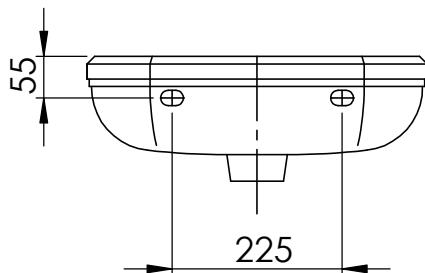

Silverdale (Bathrooms) LTD.,
Silverdale Road,
Newcastle-Under-Lyme,
STAFFORDSHIRE.
ST5 6EL
Tel: 01782 71 71 75
Fax: 01782 71 71 66
e-mail: sales@silverdalebathrooms.co.uk

TITLE:

EMPIRE CLOAK BASIN
1TH/2TH/3TH

DWG NO.

EMPCLO/18-03-12

A4

DRAWN BY:

CDT

DATE:

18-03-2012