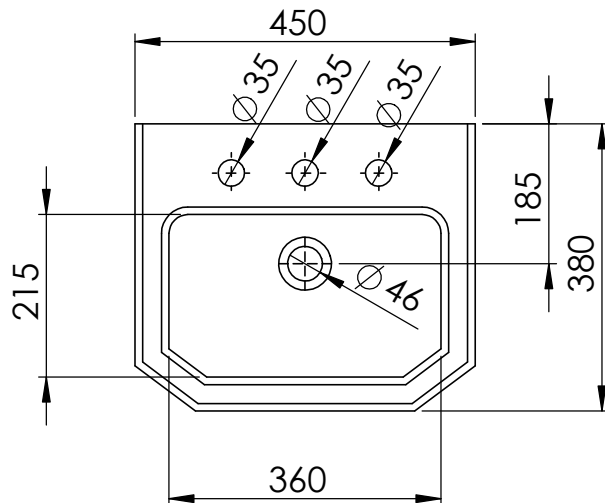

SILVERDALE

UK Manufacturers of Luxury Ceramic Brands

Silverdale (Bathrooms) LTD.,
Silverdale Road,
Newcastle-Under-Lyme,
STAFFORDSHIRE.
ST5 6EL
Tel: 01782 71 71 75
Fax: 01782 71 71 66
e-mail: sales@silverdalebathrooms.co.uk

TITLE:

EMPIRE CLOAK BASIN
1TH/2TH/3TH

DWG NO.

EMPCLO/18-03-12

A4

DRAWN BY:

CDT

DATE:

18-03-2012