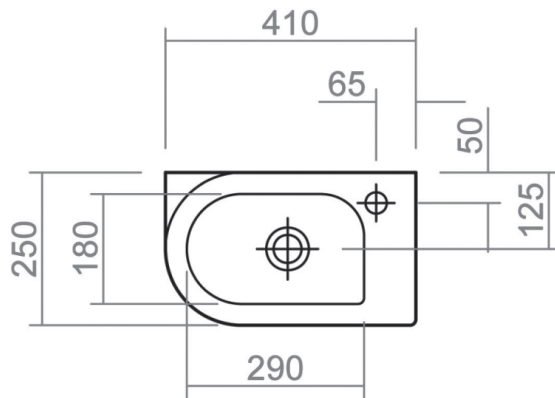

RICHMOND COLLECTION

410mm micro basin

Silverdale Ltd
Silverdale Road,
Newcastle Under Lyme,
Staffordshire,
ST5 6EH.

Telephone: 01782 717 175 Facsimile: 01782 717 166

Email: sales@silverdalebathrooms.co.uk