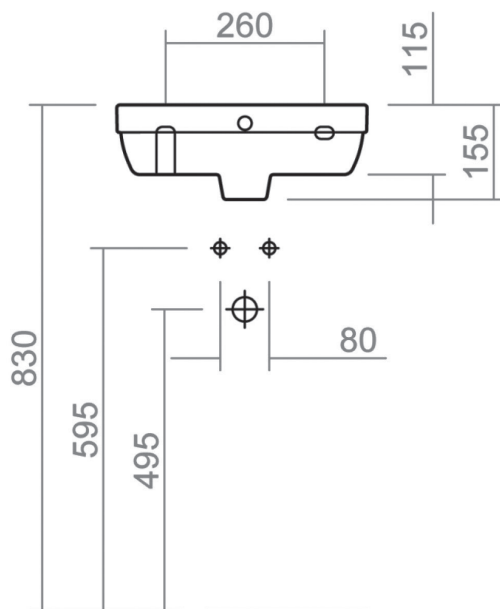

RICHMOND COLLECTION

410mm micro basin

Silverdale Ltd
Silverdale Road,
Newcastle Under Lyme,
Staffordshire,
ST5 6EH.

Telephone: 01782 717 175 Facsimile: 01782 717 166

Email: sales@silverdalebathrooms.co.uk