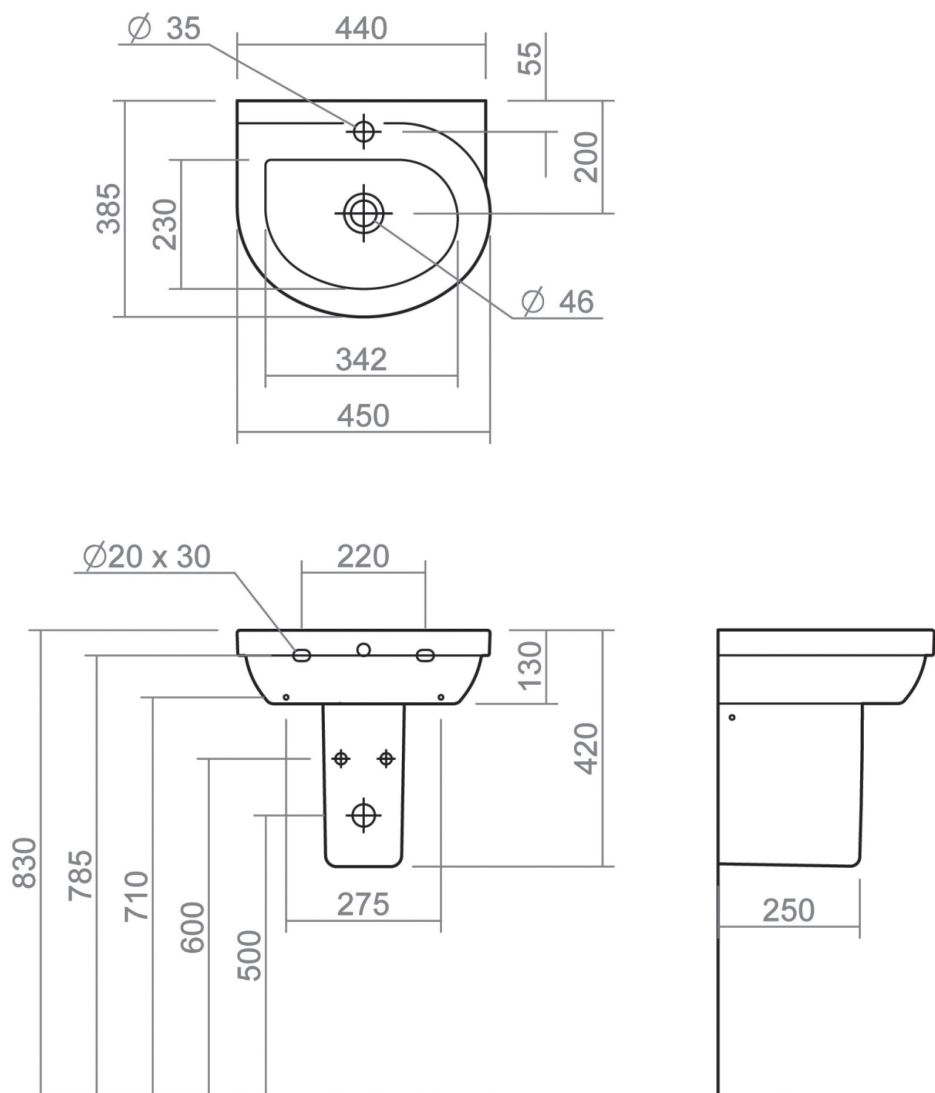

RICHMOND COLLECTION

450mm cloakroom basin with semi pedestal

Silverdale Ltd
Silverdale Road,
Newcastle Under Lyme,
Staffordshire,
ST5 6EH.

Telephone: 01782 717 175 Facsimile: 01782 717 166

Email: sales@silverdalebathrooms.co.uk