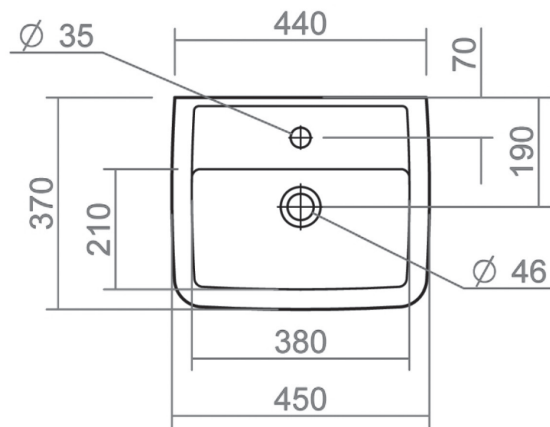

HENLEY COLLECTION

450mm cloakroom basin with semi pedestal

Silverdale Ltd.
Silverdale Road,
Newcastle Under Lyme,
Staffordshire,
ST5 6EH.

Telephone: 01782 717 175 Facsimile: 01782 717 166

Email: sales@silverdalebathrooms.co.uk