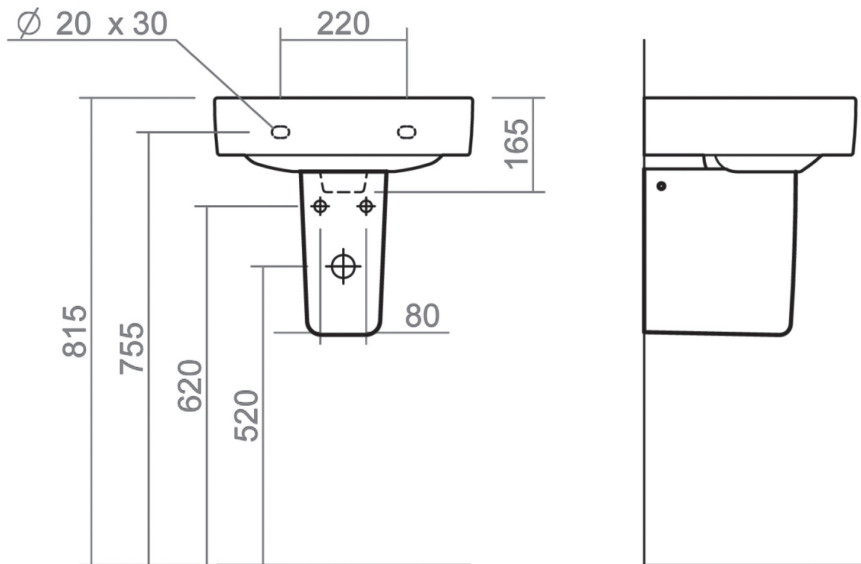

HENLEY COLLECTION

450mm cloakroom basin with semi pedestal

Silverdale Ltd.
Silverdale Road,
Newcastle Under Lyme,
Staffordshire,
ST5 6EH.

Telephone: 01782 717 175 Facsimile: 01782 717 166

Email: sales@silverdalebathrooms.co.uk