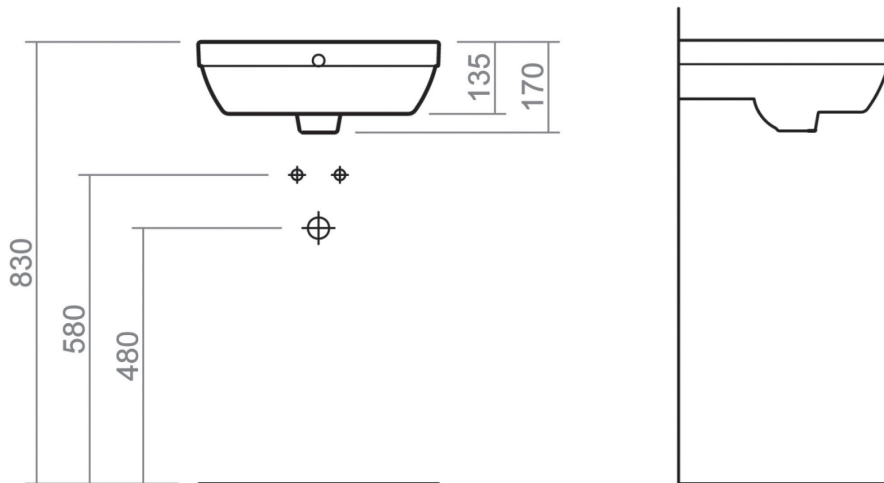

# RICHMOND COLLECTION

450mm corner basin

Silverdale Ltd  
Silverdale Road,  
Newcastle Under Lyme,  
Staffordshire,  
ST5 6EH.

Telephone: 01782 717 175 Facsimile: 01782 717 166

Email: [sales@silverdalebathrooms.co.uk](mailto:sales@silverdalebathrooms.co.uk)