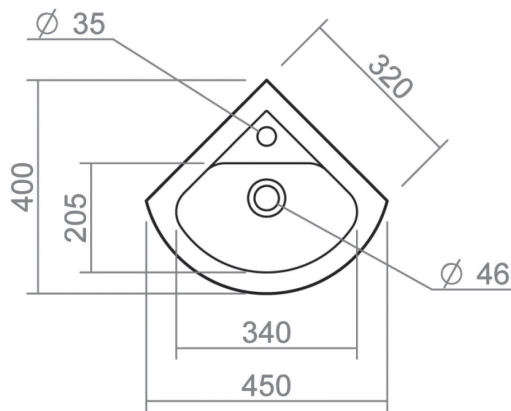

# RICHMOND COLLECTION

450mm corner basin

Silverdale Ltd  
Silverdale Road,  
Newcastle Under Lyme,  
Staffordshire,  
ST5 6EH.

Telephone: 01782 717 175 Facsimile: 01782 717 166

Email: [sales@silverdalebathrooms.co.uk](mailto:sales@silverdalebathrooms.co.uk)