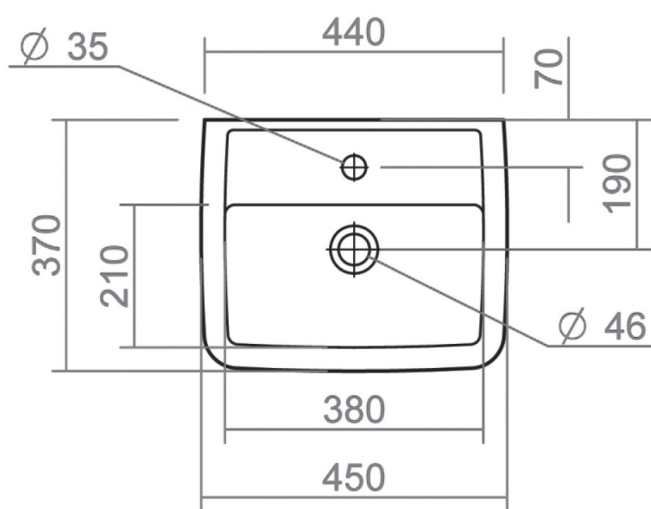

HENLEY

COLLECTION

450mm countertop basin

Silverdale Ltd
Silverdale Road,
Newcastle Under Lyme,
Staffordshire,
ST5 6EH.

Telephone: 01782 717 175 Facsimile: 01782 717 166

Email: sales@silverdalebathrooms.co.uk