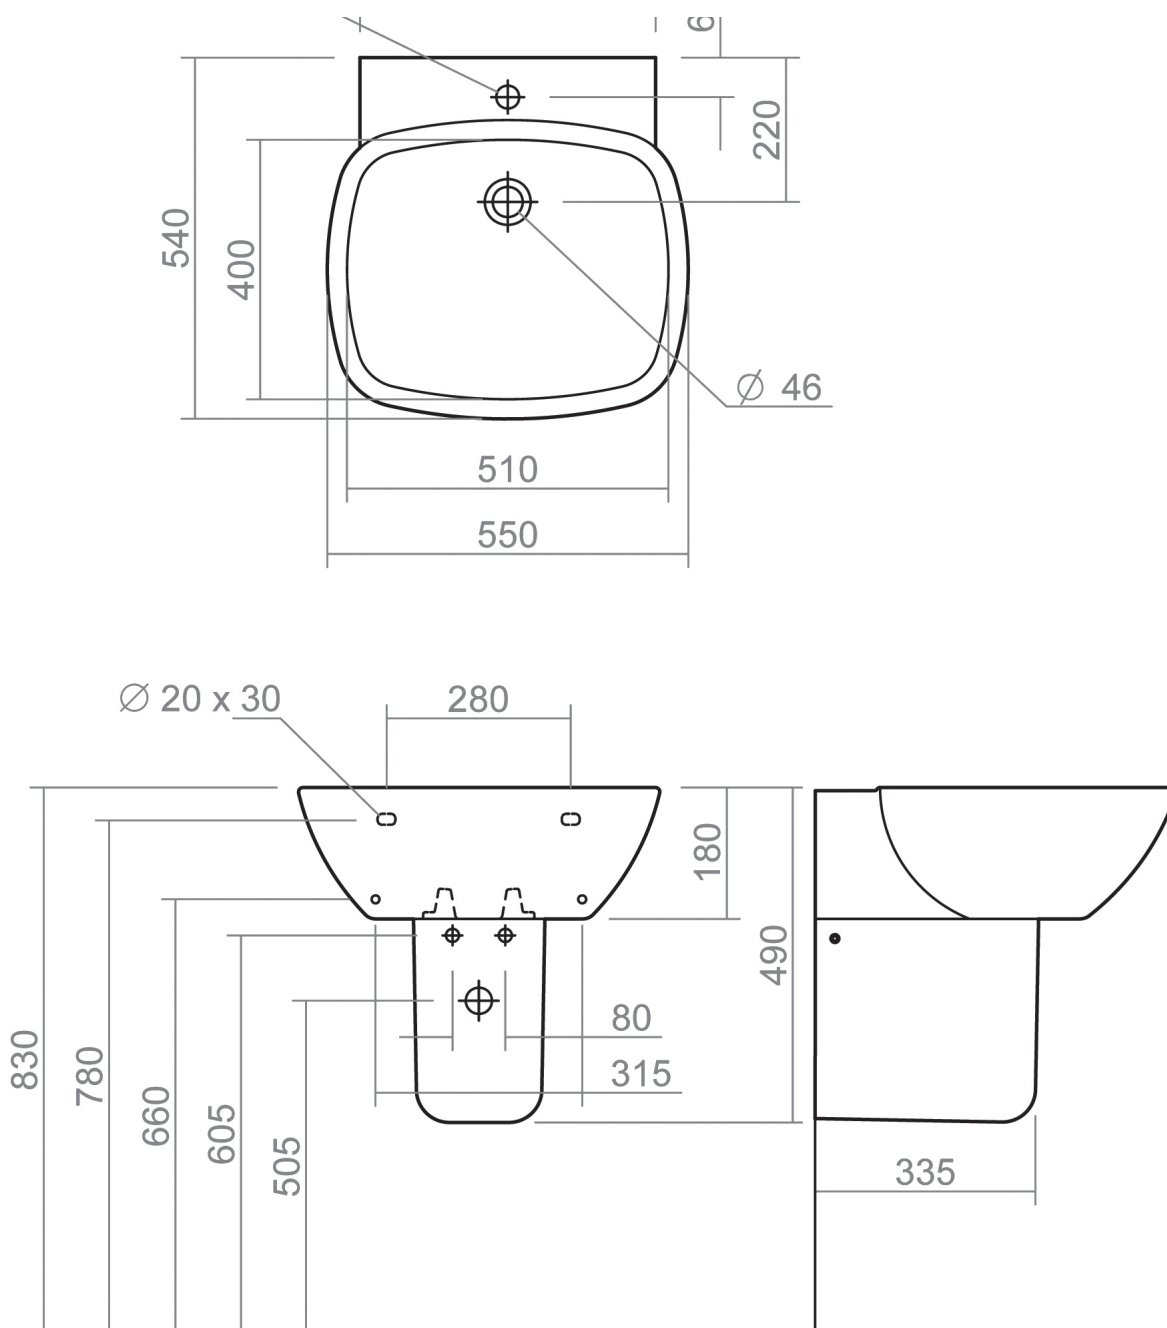

ASCOT COLLECTION

SILVERDALE
GREAT BRITAIN

550mm basin with Semi pedestal

Silverdale Ltd
Silverdale Road,
Newcastle Under Lyme,
Staffordshire,
ST5 6EH.

Telephone: 01782 717 175 Facsimile: 01782 717 166

Email: sales@silverdalebathrooms.co.uk