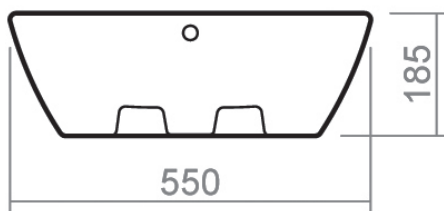

ASCOT COLLECTION

SILVERDALE
GREAT BRITAIN

550mm semi countertop basin

Silverdale Ltd
Silverdale Road,
Newcastle Under Lyme,
Staffordshire,
ST5 6EH.

Telephone: 01782 717 175 Facsimile: 01782 717 166

Email: sales@silverdalebathrooms.co.uk