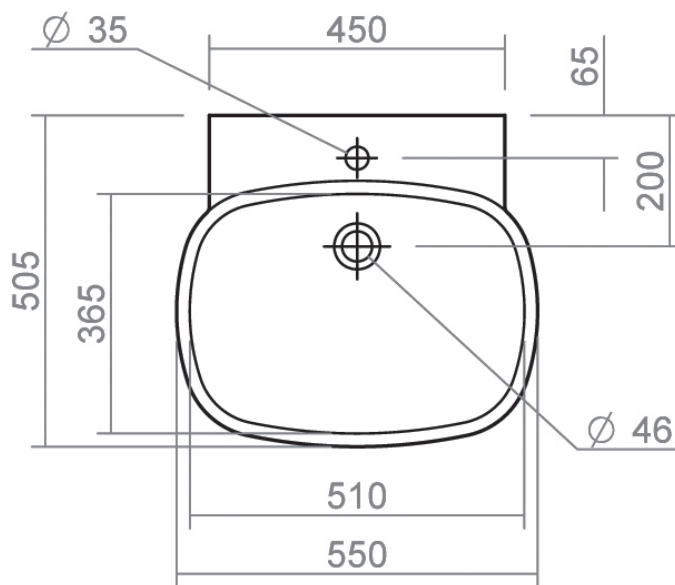

ASCOT COLLECTION

SILVERDALE
GREAT BRITAIN

550mm semi countertop basin

Silverdale Ltd
Silverdale Road,
Newcastle Under Lyme,
Staffordshire,
ST5 6EH.

Telephone: 01782 717 175 Facsimile: 01782 717 166

Email: sales@silverdalebathrooms.co.uk