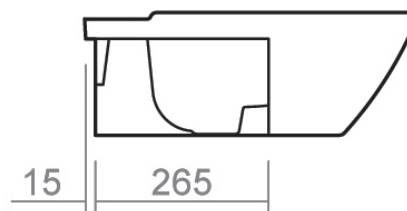

ASCOT COLLECTION

SILVERDALE
GREAT BRITAIN

550mm semi countertop basin

Silverdale Ltd
Silverdale Road,
Newcastle Under Lyme,
Staffordshire,
ST5 6EH.

Telephone: 01782 717 175 Facsimile: 01782 717 166

Email: sales@silverdalebathrooms.co.uk