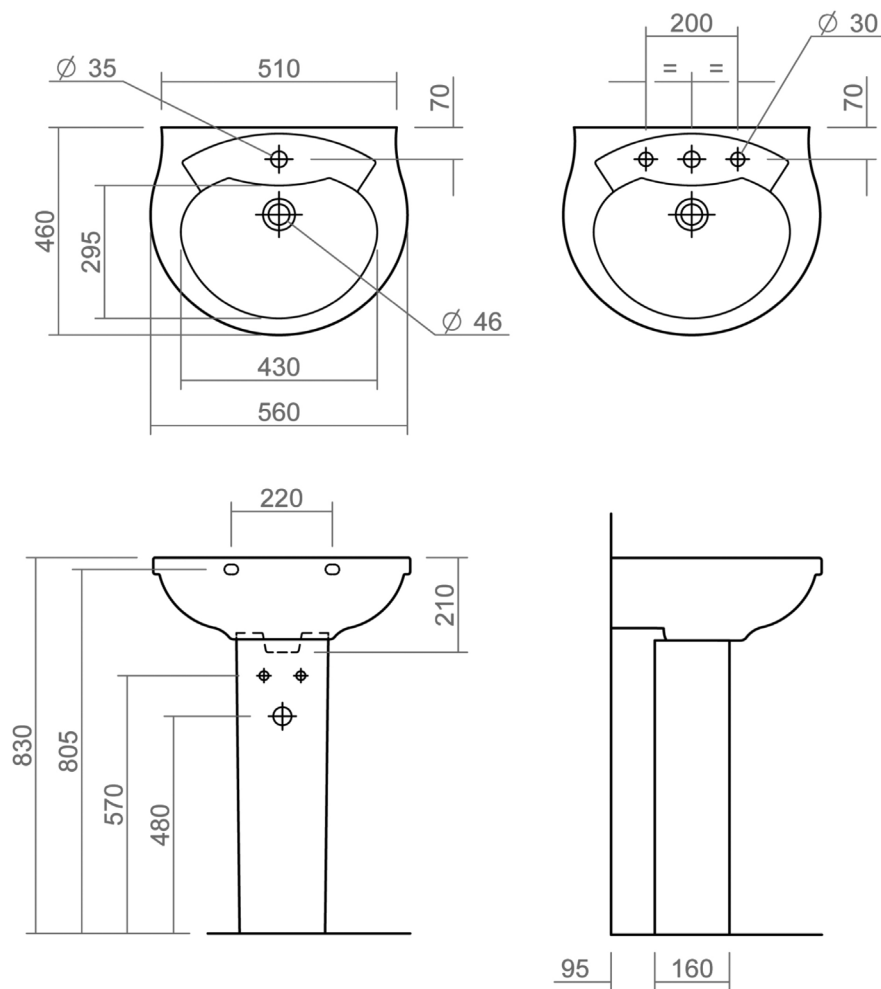

THAMES COLLECTION

SILVERDALE
GREAT BRITAIN

560mm basin with Full pedestal

Silverdale Ltd
Silverdale Road,
Newcastle Under Lyme,
Staffordshire,
ST5 6EH.

Telephone: 01782 717 175 Facsimile: 01782 717 166

Email: sales@silverdalebathrooms.co.uk