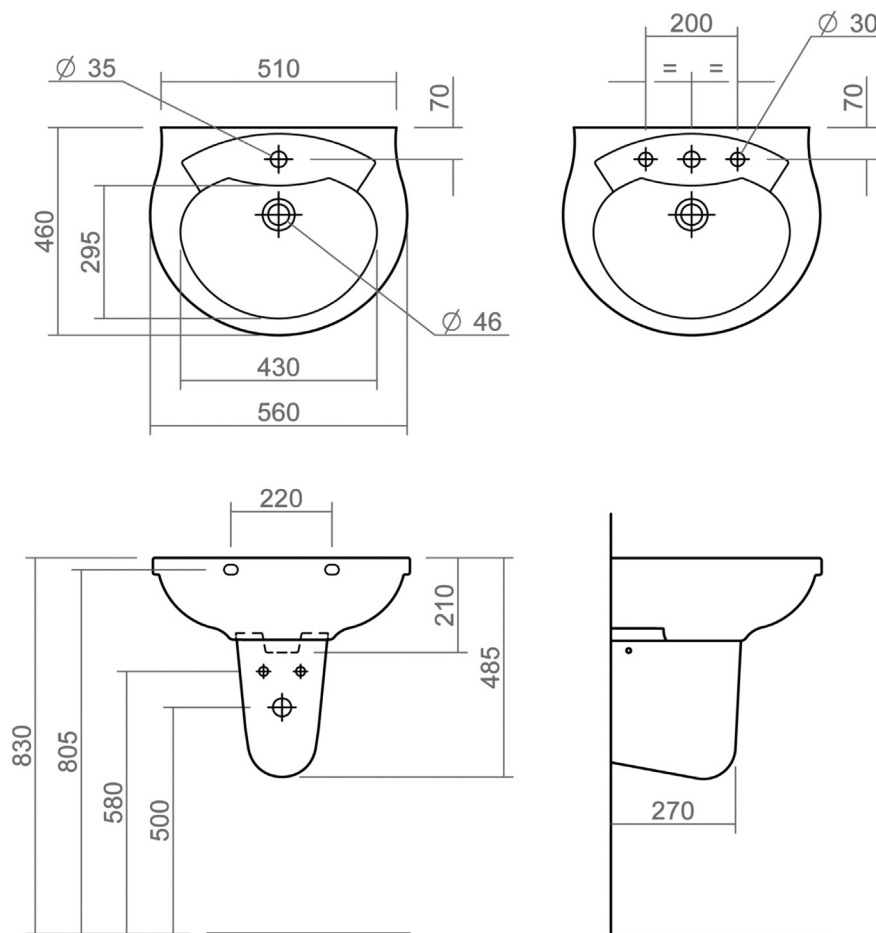

THAMES COLLECTION

SILVERDALE
GREAT BRITAIN

560mm basin with Semi pedestal

Silverdale Ltd
Silverdale Road,
Newcastle Under Lyme,
Staffordshire,
ST5 6EH.

Telephone: 01782 717 175 Facsimile: 01782 717 166

Email: sales@silverdalebathrooms.co.uk