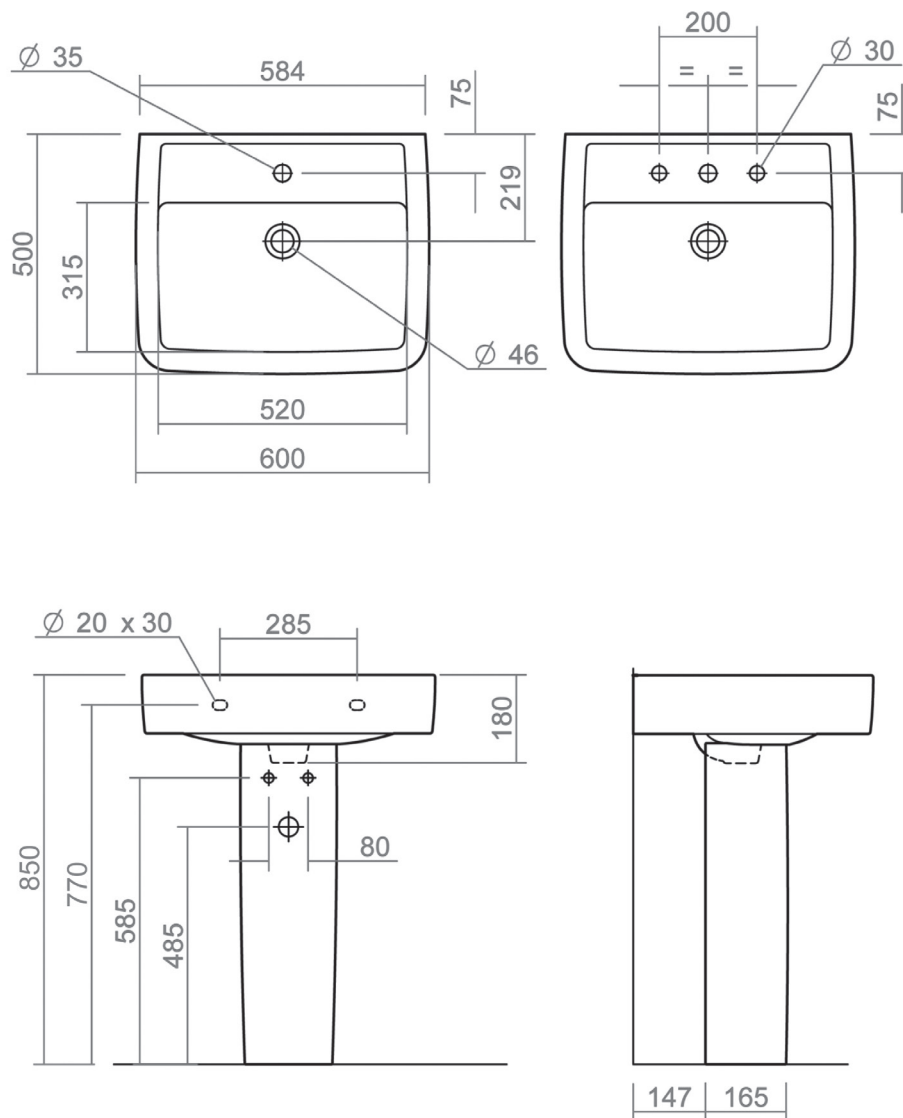

# HENLEY COLLECTION

600mm basin with Full tall pedestal

Silverdale Ltd  
Silverdale Road,  
Newcastle Under Lyme,  
Staffordshire,  
ST5 6EH.

Telephone: 01782 717 175 Facsimile: 01782 717 166

Email: [sales@silverdalebathrooms.co.uk](mailto:sales@silverdalebathrooms.co.uk)