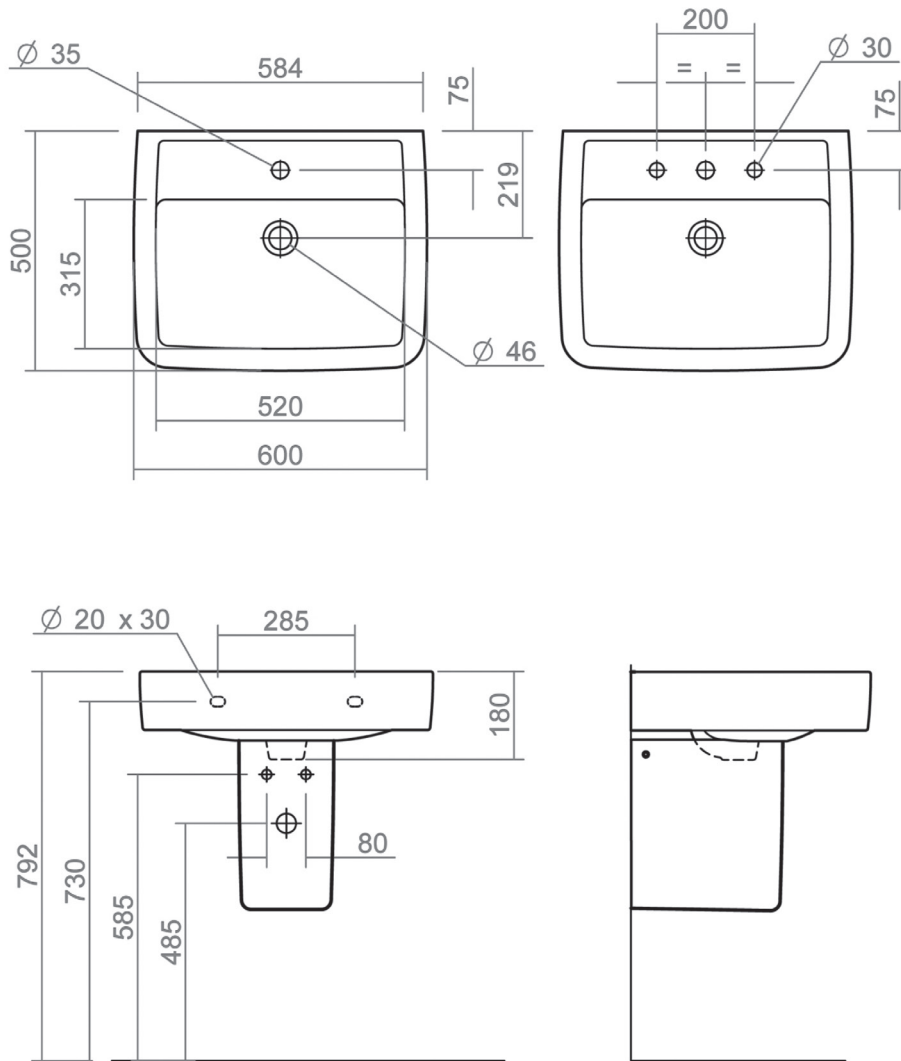

# HENLEY COLLECTION

SILVERDALE  
GREAT BRITAIN

600mm basin with Semi pedestal

Silverdale Ltd  
Silverdale Road,  
Newcastle Under Lyme,  
Staffordshire,  
ST5 6EH.

Telephone: 01782 717 175 Facsimile: 01782 717 166