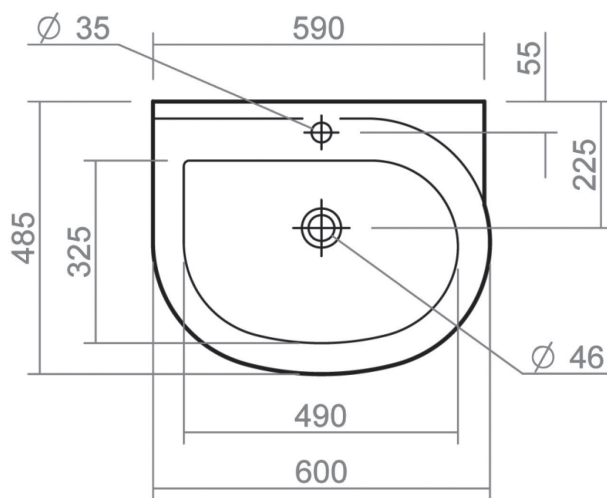

RICHMOND COLLECTION

SILVERDALE
GREAT BRITAIN

600mm basin with Semi pedestal

Silverdale Ltd
Silverdale Road,
Newcastle Under Lyme,
Staffordshire,
ST5 6EH.

Telephone: 01782 717 175 Facsimile: 01782 717 166

Email: sales@silverdalebathrooms.co.uk