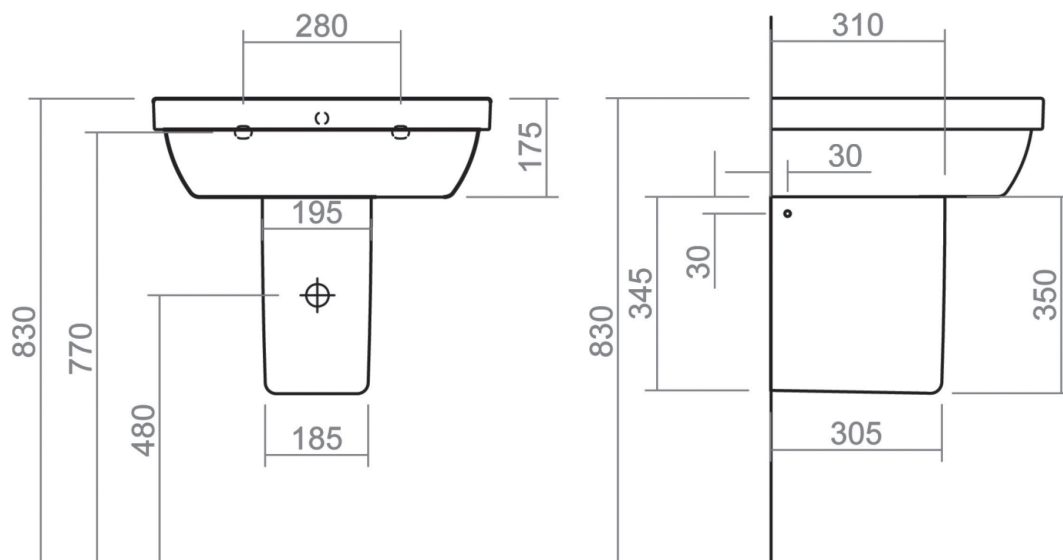

RICHMOND COLLECTION

SILVERDALE
GREAT BRITAIN

600mm basin with Semi pedestal

Silverdale Ltd
Silverdale Road,
Newcastle Under Lyme,
Staffordshire,
ST5 6EH.

Telephone: 01782 717 175 Facsimile: 01782 717 166

Email: sales@silverdalebathrooms.co.uk