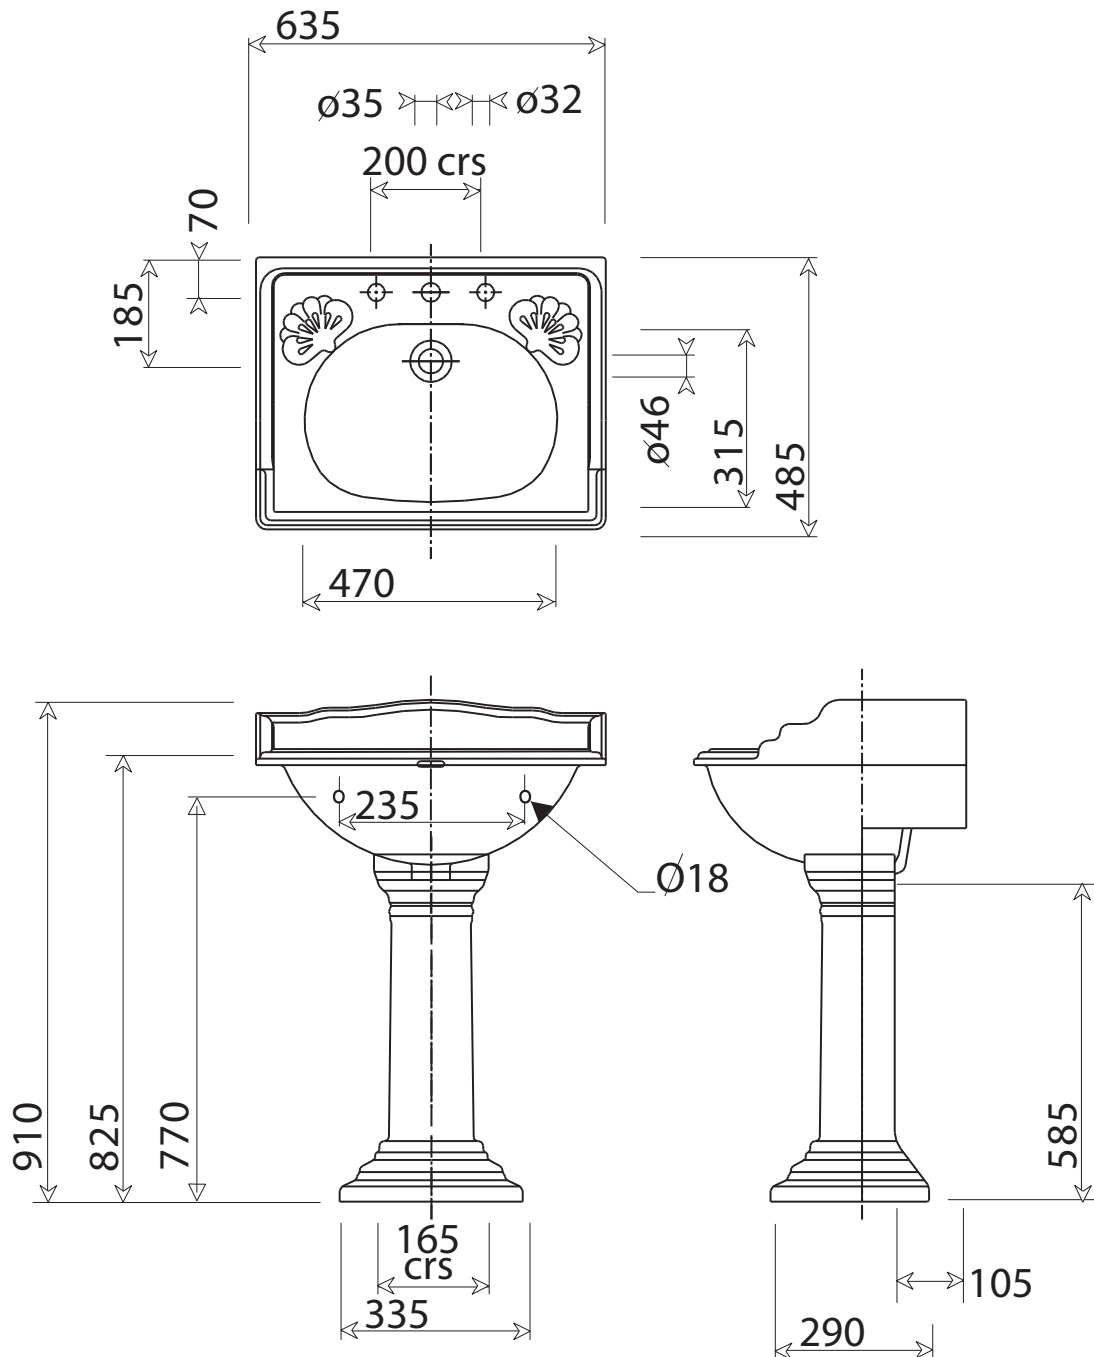

Victorian 635mm Basin (2 or 3 Tap Hole)  
with Unfluted Pedestal