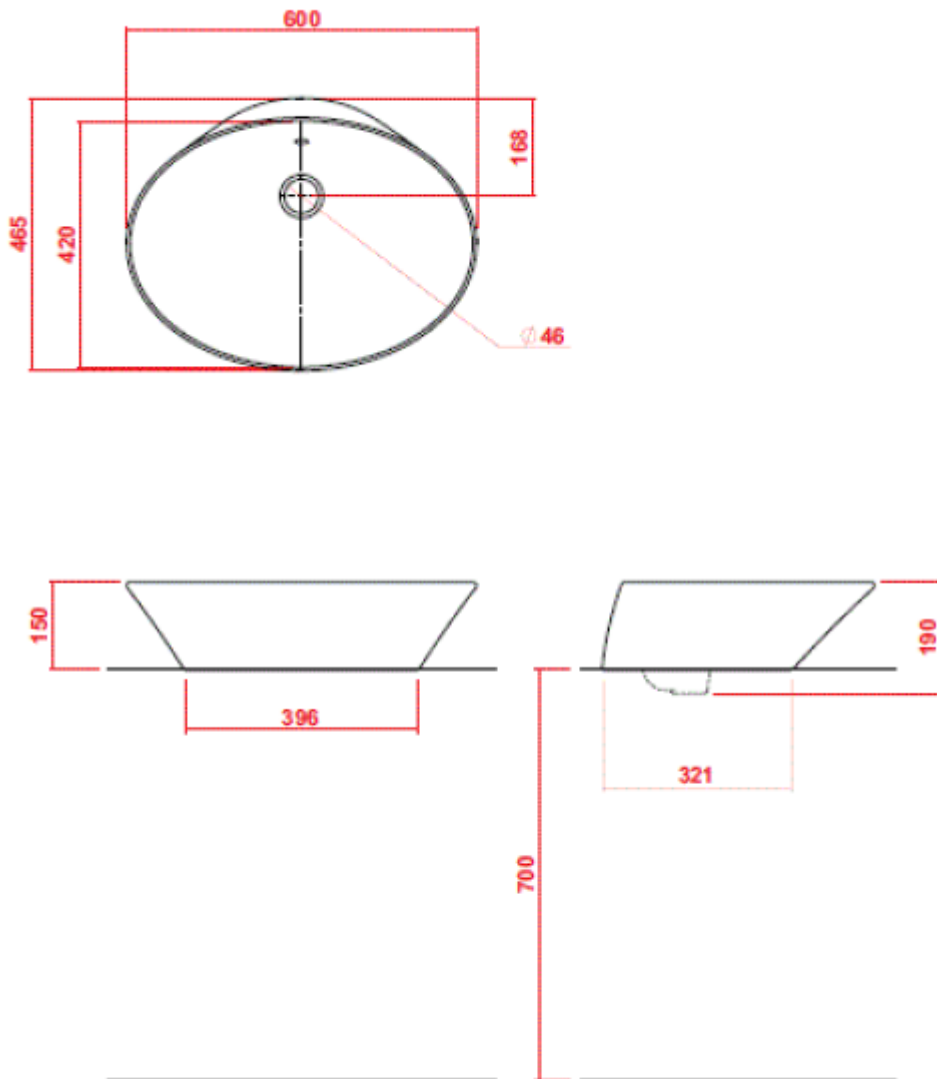

ASCOT 600 COUNTERTOP BASIN

Silverdale Ltd
Silverdale Road,
Newcastle Under Lyme,
Staffordshire,
ST5 6EH.

Telephone: 01782 717 175 Facsimile: 01782 717 166

Email: sales@silverdalebathrooms.co.uk

www.silverdalebathrooms.co.uk