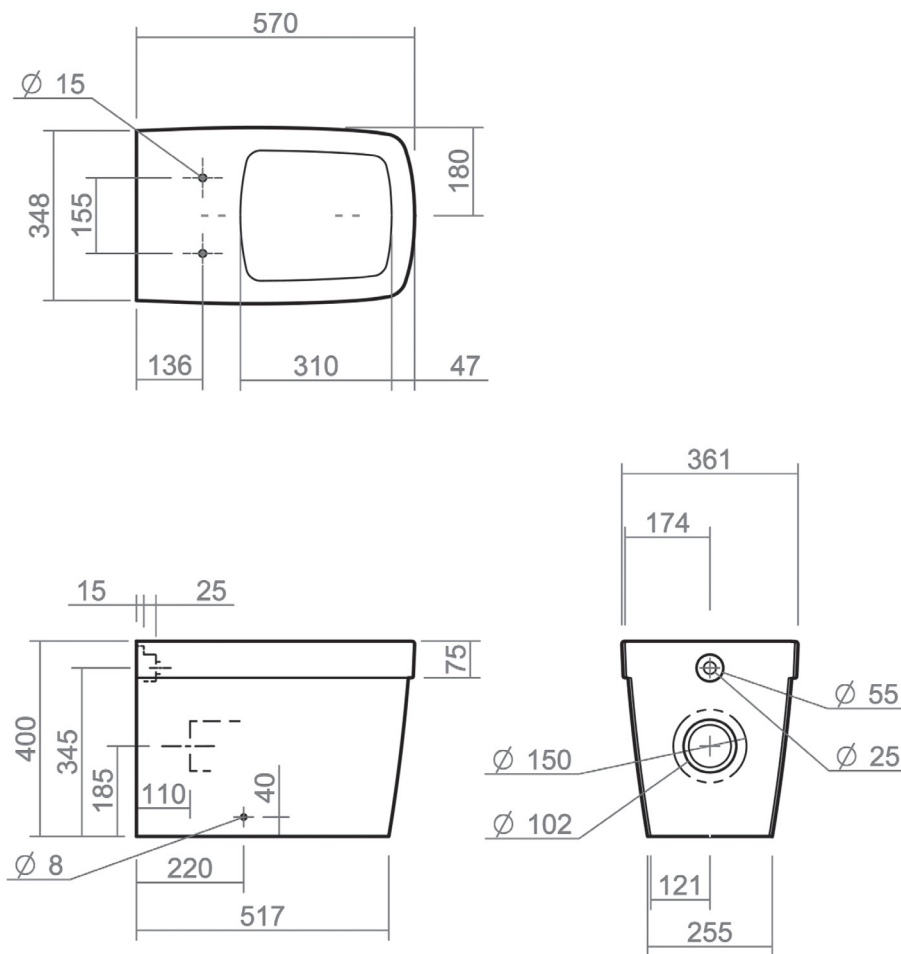

Back to wall WC pan

SQUARE BTW PAN - ATOL / AURA / BORDO

Silverdale Ltd  
Silverdale Road,  
Newcastle Under Lyme,  
Staffordshire,  
ST5 6EH.

Telephone: 01782 717 175 Facsimile: 01782 717 166

Email: [sales@silverdalebathrooms.co.uk](mailto:sales@silverdalebathrooms.co.uk)