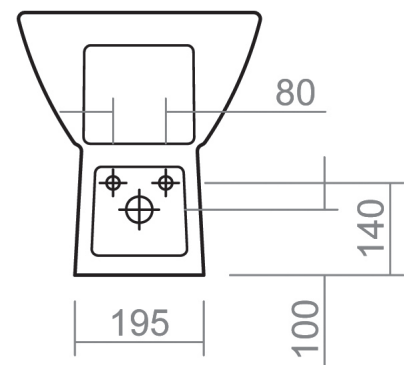

ASCOT COLLECTION

SILVERDALE
GREAT BRITAIN

Back to wall bidet

Silverdale Ltd
Silverdale Road,
Newcastle Under Lyme,
Staffordshire,
ST5 6EH.
Telephone: 01782 717 175 Facsimile: 01782 717 166
Email: sales@silverdalebathrooms.co.uk
www.silverdalebathrooms.co.uk