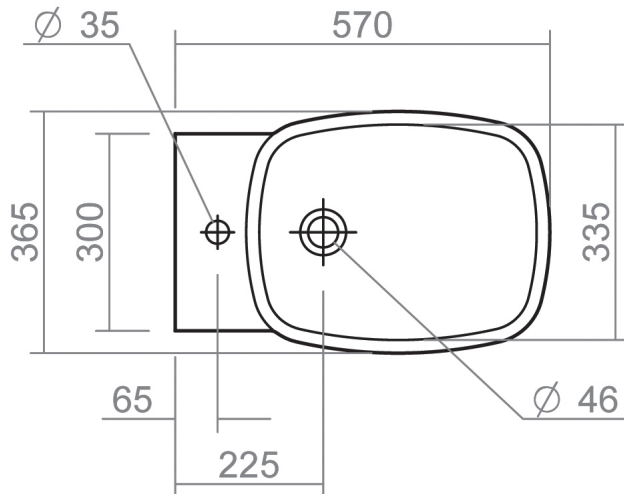

ASCOT COLLECTION

SILVERDALE
GREAT BRITAIN

Back to wall bidet

Silverdale Ltd
Silverdale Road,
Newcastle Under Lyme,
Staffordshire,
ST5 6EH.
Telephone: 01782 717 175 Facsimile: 01782 717 166
Email: sales@silverdalebathrooms.co.uk
www.silverdalebathrooms.co.uk