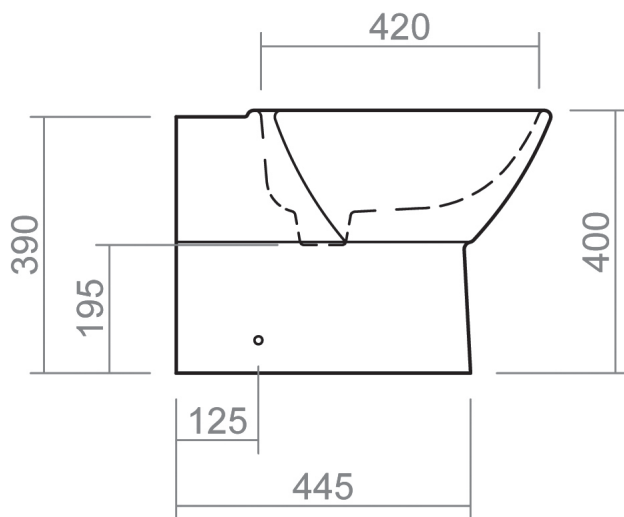

ASCOT COLLECTION

SILVERDALE
GREAT BRITAIN

Back to wall bidet

Silverdale Ltd
Silverdale Road,
Newcastle Under Lyme,
Staffordshire,
ST5 6EH.
Telephone: 01782 717 175 Facsimile: 01782 717 166
Email: sales@silverdalebathrooms.co.uk
www.silverdalebathrooms.co.uk