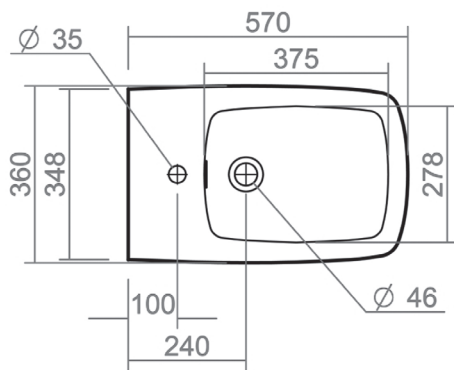

HENLEY COLLECTION

Back to wall bidet

Silverdale Ltd
Silverdale Road,
Newcastle Under Lyme,
Staffordshire,
ST5 6EH.

Telephone: 01782 717 175 Facsimile: 01782 717 166

Email: sales@silverdalebathrooms.co.uk

www.silverdalebathrooms.co.uk