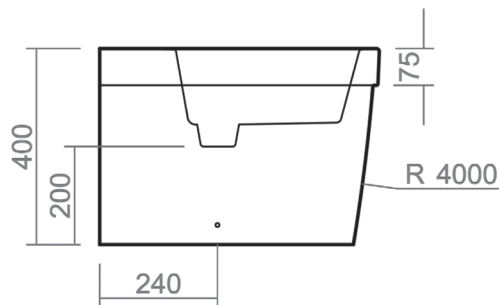

HENLEY COLLECTION

Back to wall bidet

Silverdale Ltd
Silverdale Road,
Newcastle Under Lyme,
Staffordshire,
ST5 6EH.

Telephone: 01782 717 175 Facsimile: 01782 717 166

Email: sales@silverdalebathrooms.co.uk

www.silverdalebathrooms.co.uk