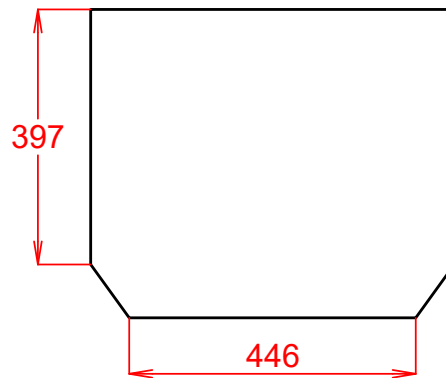

BALSANI COLLECTION

SILVERDALE
GREAT BRITAIN

Balsani 600mm Cabinet

Silverdale Ltd
Silverdale Road,
Newcastle Under Lyme,
Staffordshire,
ST5 6EH.
Telephone: 01782 717 175 Facsimile: 01782 717 166
Email: sales@silverdalebathrooms.co.uk
www.silverdalebathrooms.co.uk