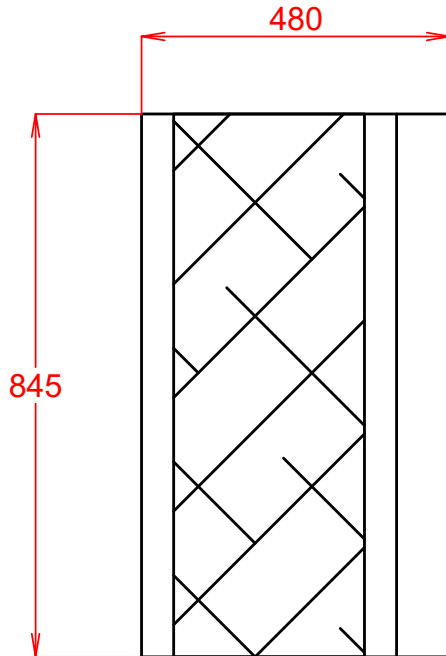

BALSANI COLLECTION

SILVERDALE
GREAT BRITAIN

Balsani 600mm Cabinet

Silverdale Ltd
Silverdale Road,
Newcastle Under Lyme,
Staffordshire,
ST5 6EH.
Telephone: 01782 717 175 Facsimile: 01782 717 166
Email: sales@silverdalebathrooms.co.uk
www.silverdalebathrooms.co.uk