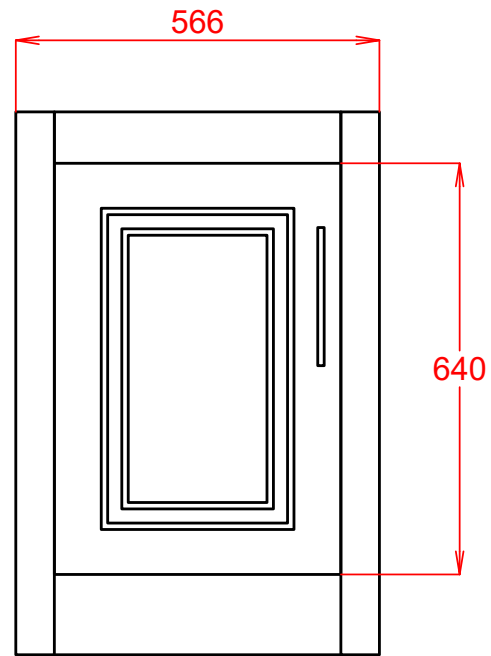

BALSANI COLLECTION

SILVERDALE
GREAT BRITAIN

Balsani 600mm Cabinet

Silverdale Ltd
Silverdale Road,
Newcastle Under Lyme,
Staffordshire,
ST5 6EH.
Telephone: 01782 717 175 Facsimile: 01782 717 166
Email: sales@silverdalebathrooms.co.uk
www.silverdalebathrooms.co.uk