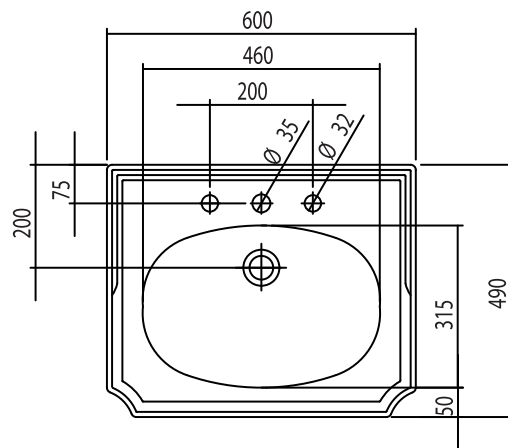

Balasani 600mm Basin (2 or 3 Tap Hole)

Silverdale Bathrooms

Silverdale Road, Newcastle Under Lyme, Staffordshire, ST5 6EL.

Telephone: 01782 717175 Facsimile: 01782 717166

Email: sales@silverdalebathrooms.co.uk