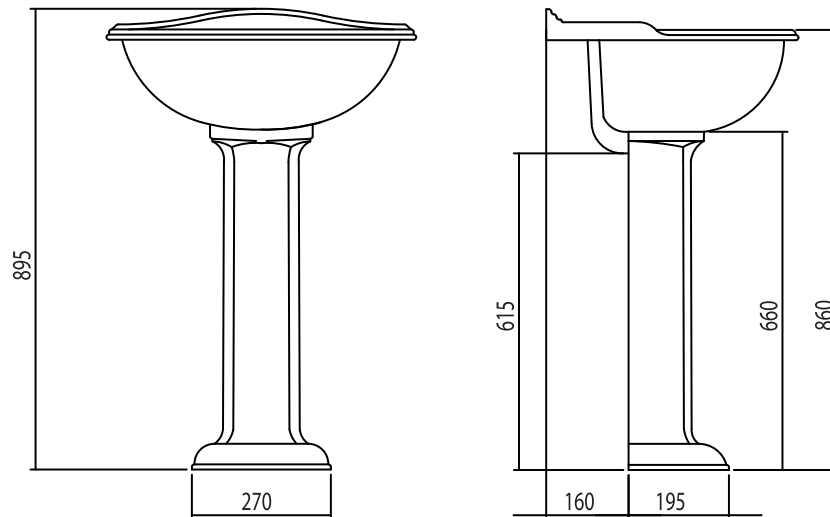

Balasani 600mm Basin (2 or 3 Tap Hole)

Silverdale Bathrooms

Silverdale Road, Newcastle Under Lyme, Staffordshire, ST5 6EL.

Telephone: 01782 717175 Facsimile: 01782 717166

Email: sales@silverdalebathrooms.co.uk