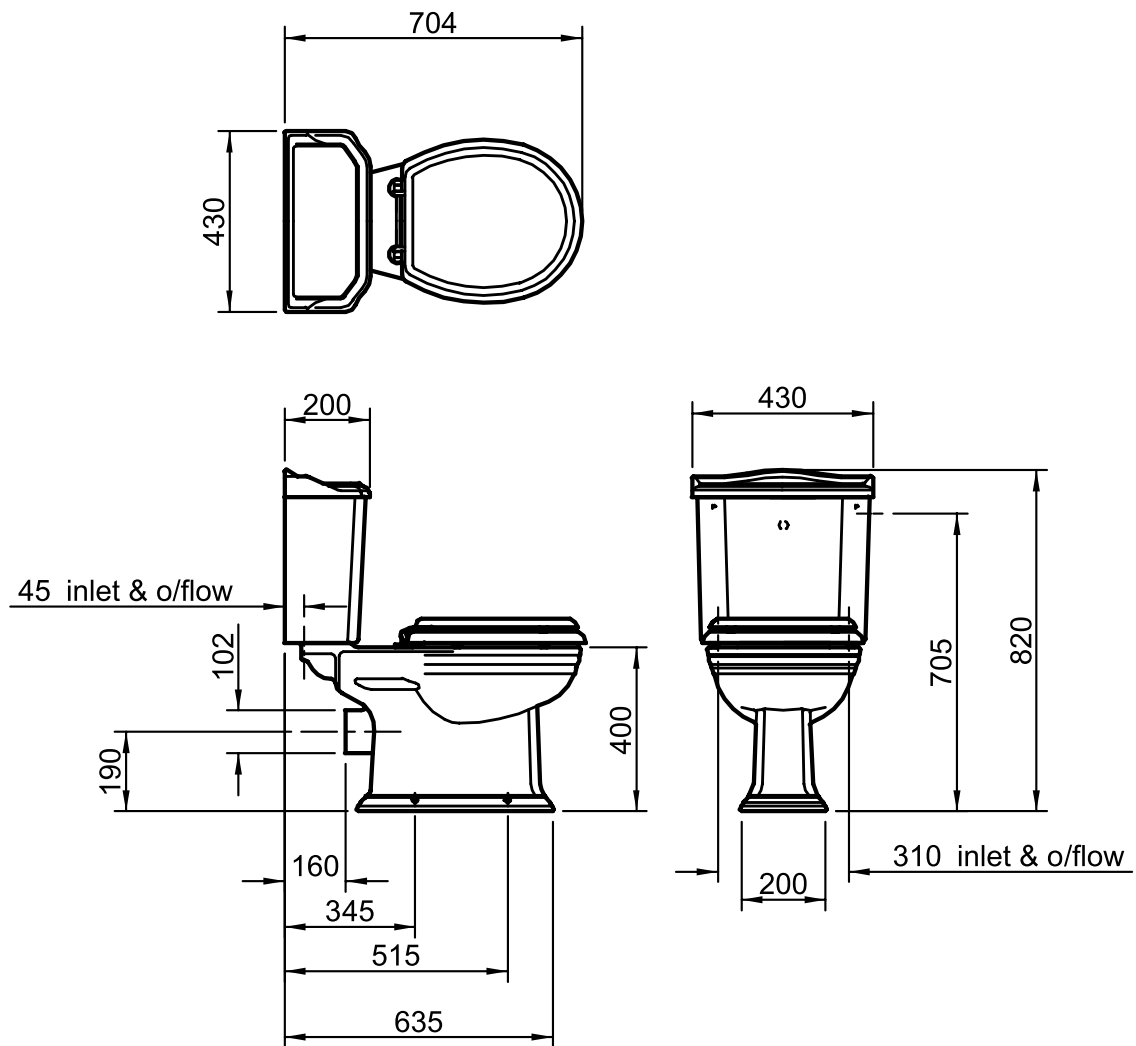

Balasani Close Coupled Closet & Cistern

Silverdale Bathrooms

Silverdale Road, Newcastle Under Lyme, Staffordshire, ST5 6EL.
Telephone: 01782 717175 Facsimile: 01782 717166
Email: sales@silverdalebathrooms.co.uk
www.silverdalebathrooms.co.uk