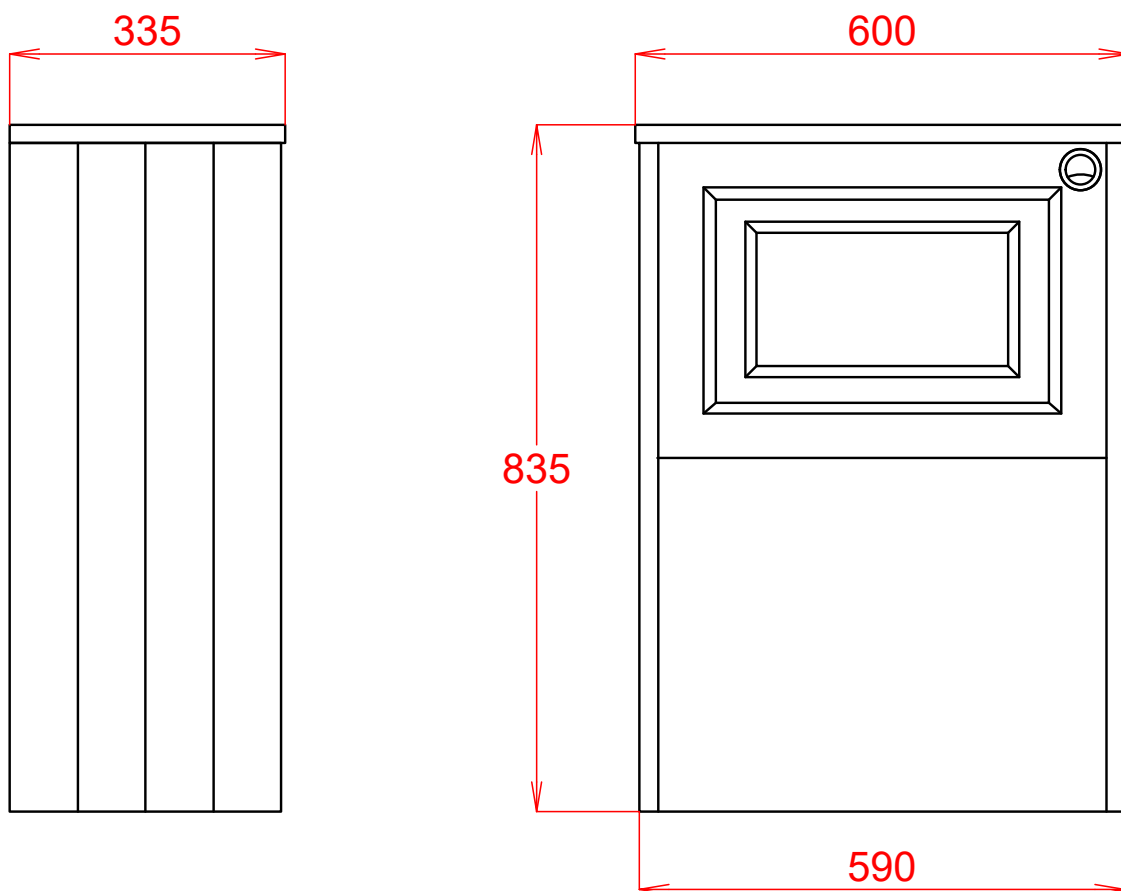

# BALSANI COLLECTION

SILVERDALE  
GREAT BRITAIN

Balsani Back to Wall WC Cabinet

Silverdale Ltd  
Silverdale Road,  
Newcastle Under Lyme,  
Staffordshire,  
ST5 6EH.  
Telephone: 01782 717 175 Facsimile: 01782 717 166  
Email: [sales@silverdalebathrooms.co.uk](mailto:sales@silverdalebathrooms.co.uk)  
[www.silverdalebathrooms.co.uk](http://www.silverdalebathrooms.co.uk)