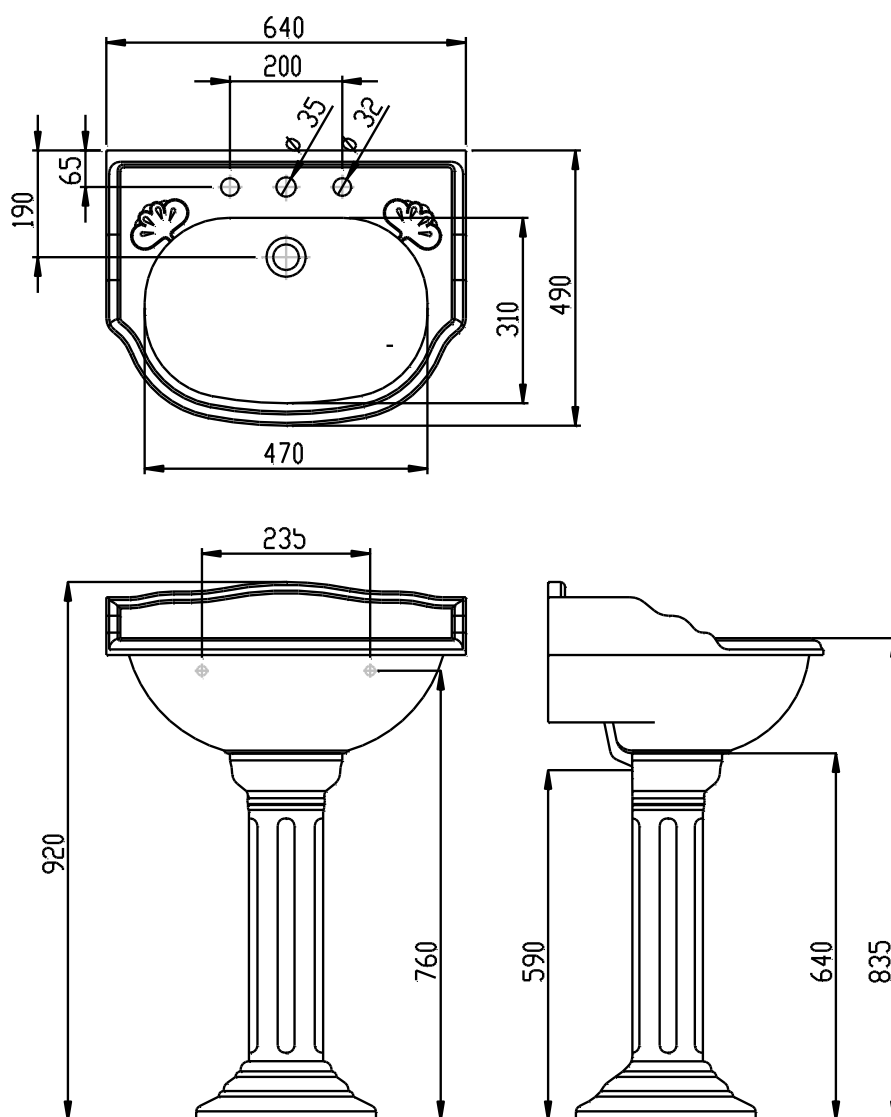

## COLLECTION

SILVERDALE  
GREAT BRITAIN

Belgravia 635mm Basin (2 or 3 Tap Hole)  
with Fluted Full Pedestal

Silverdale Ltd  
Silverdale Road,  
Newcastle Under Lyme,  
Staffordshire,  
ST5 6EH.

Telephone: 01782 717 175 Facsimile: 01782 717 166