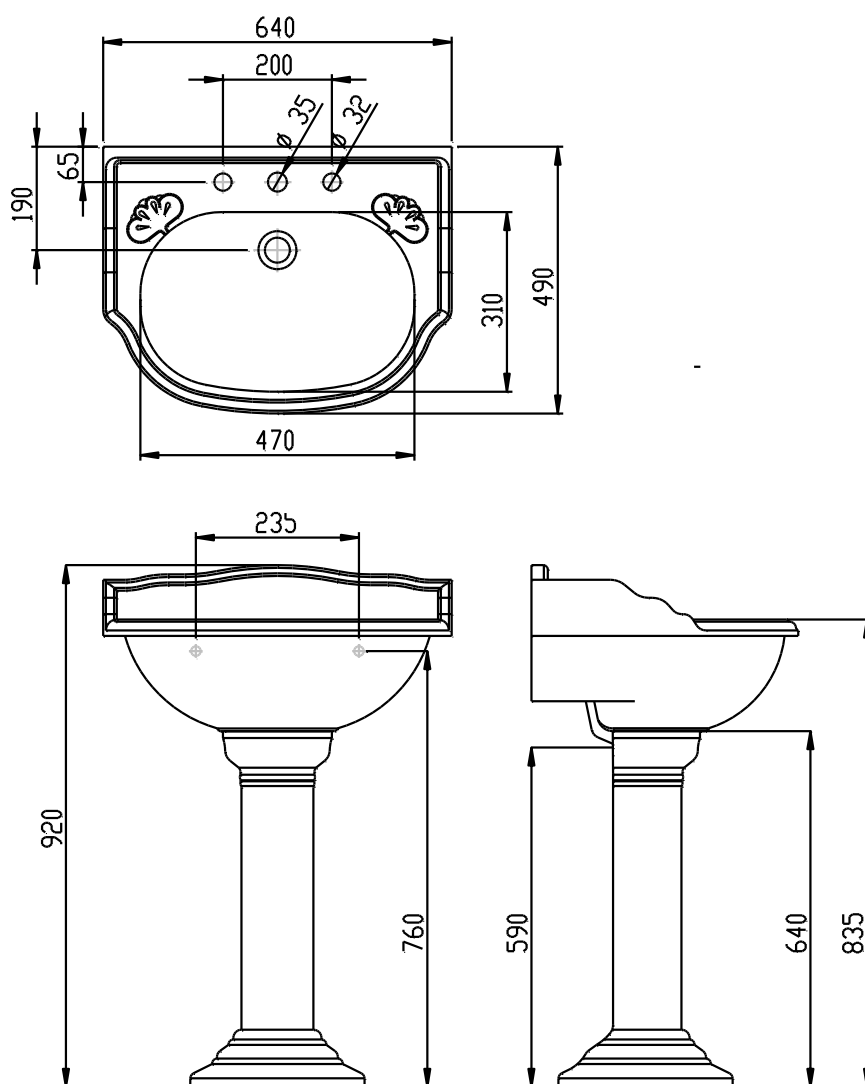

BELGRAVIA

COLLECTION

SILVERDALE
GREAT BRITAIN

Belgravia 635mm Basin (2 or 3 Tap hole)
with Unfluted full Pedestal

Silverdale Ltd
Silverdale Road,
Newcastle Under Lyme,
Staffordshire,
ST5 6EH.

Telephone: 01782 717 175 Facsimile: 01782 717 166