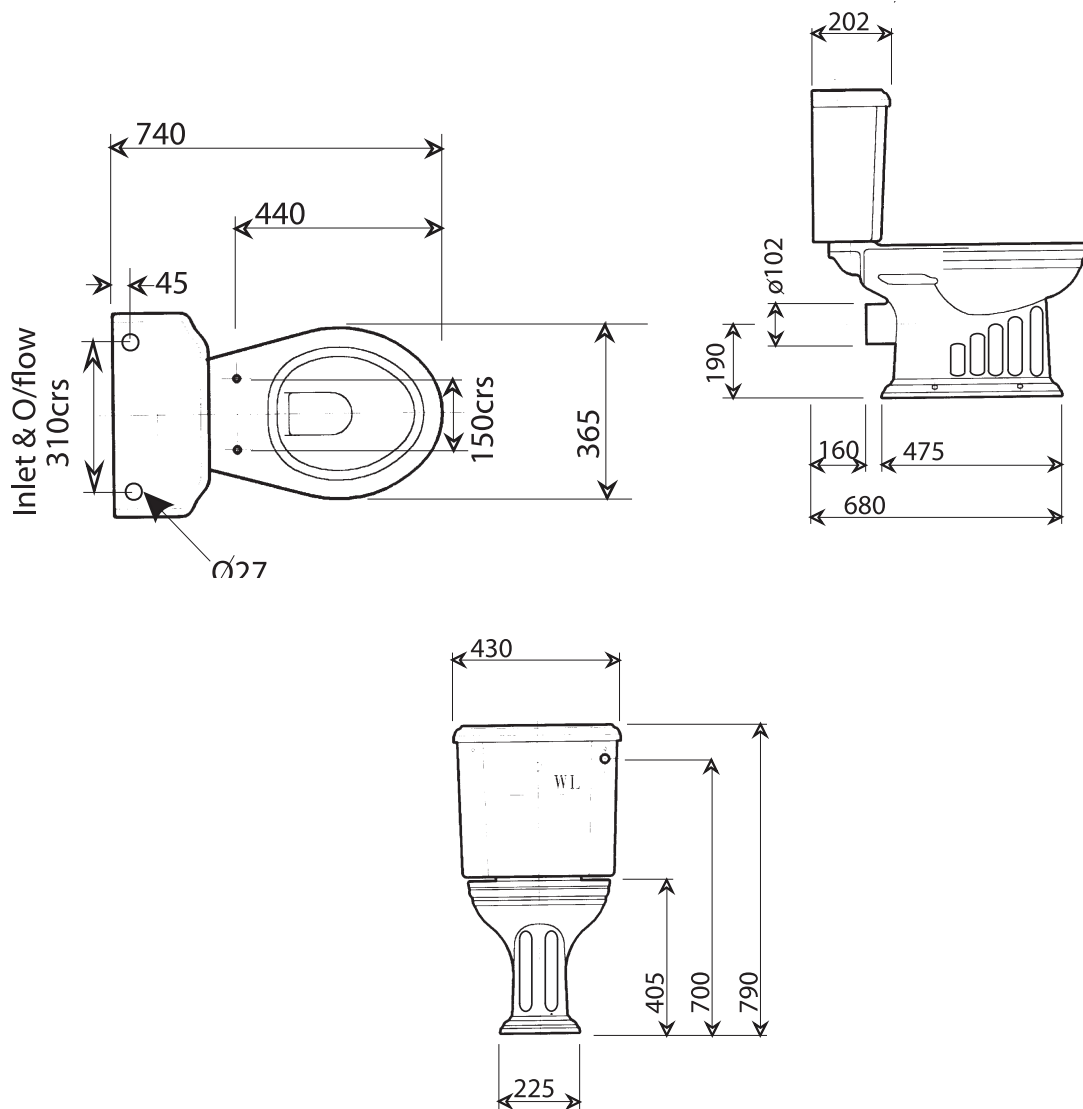

Belgravia Close Coupled Closet & Cistern

Silverdale Bathrooms

Silverdale Road, Newcastle Under Lyme, Staffordshire, ST5 6EL.

Telephone: 01782 717175 Facsimile: 01782 717166

Email: sales@silverdalebathrooms.co.uk