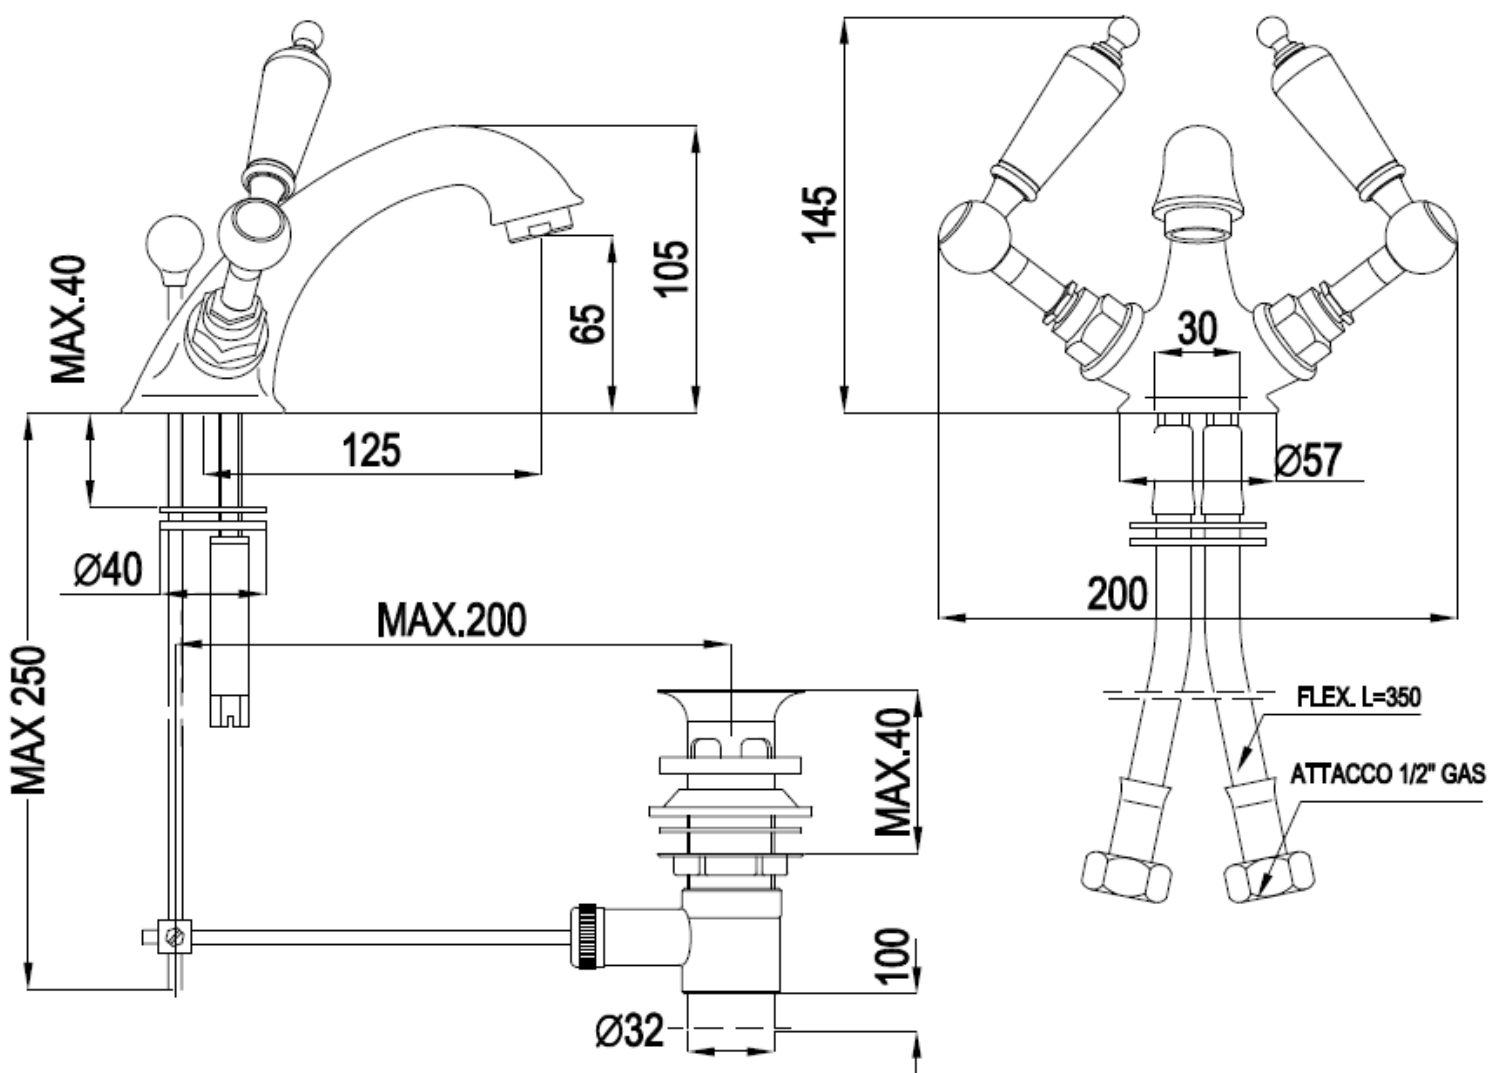

## Berkeley Basin Monobloc

Silverdale Ltd  
Silverdale Road,  
Newcastle Under Lyme,  
Staffordshire,  
ST5 6EH.

Telephone: 01782 717 175 Facsimile: 01782 717 166

Email: [sales@silverdalebathrooms.co.uk](mailto:sales@silverdalebathrooms.co.uk)