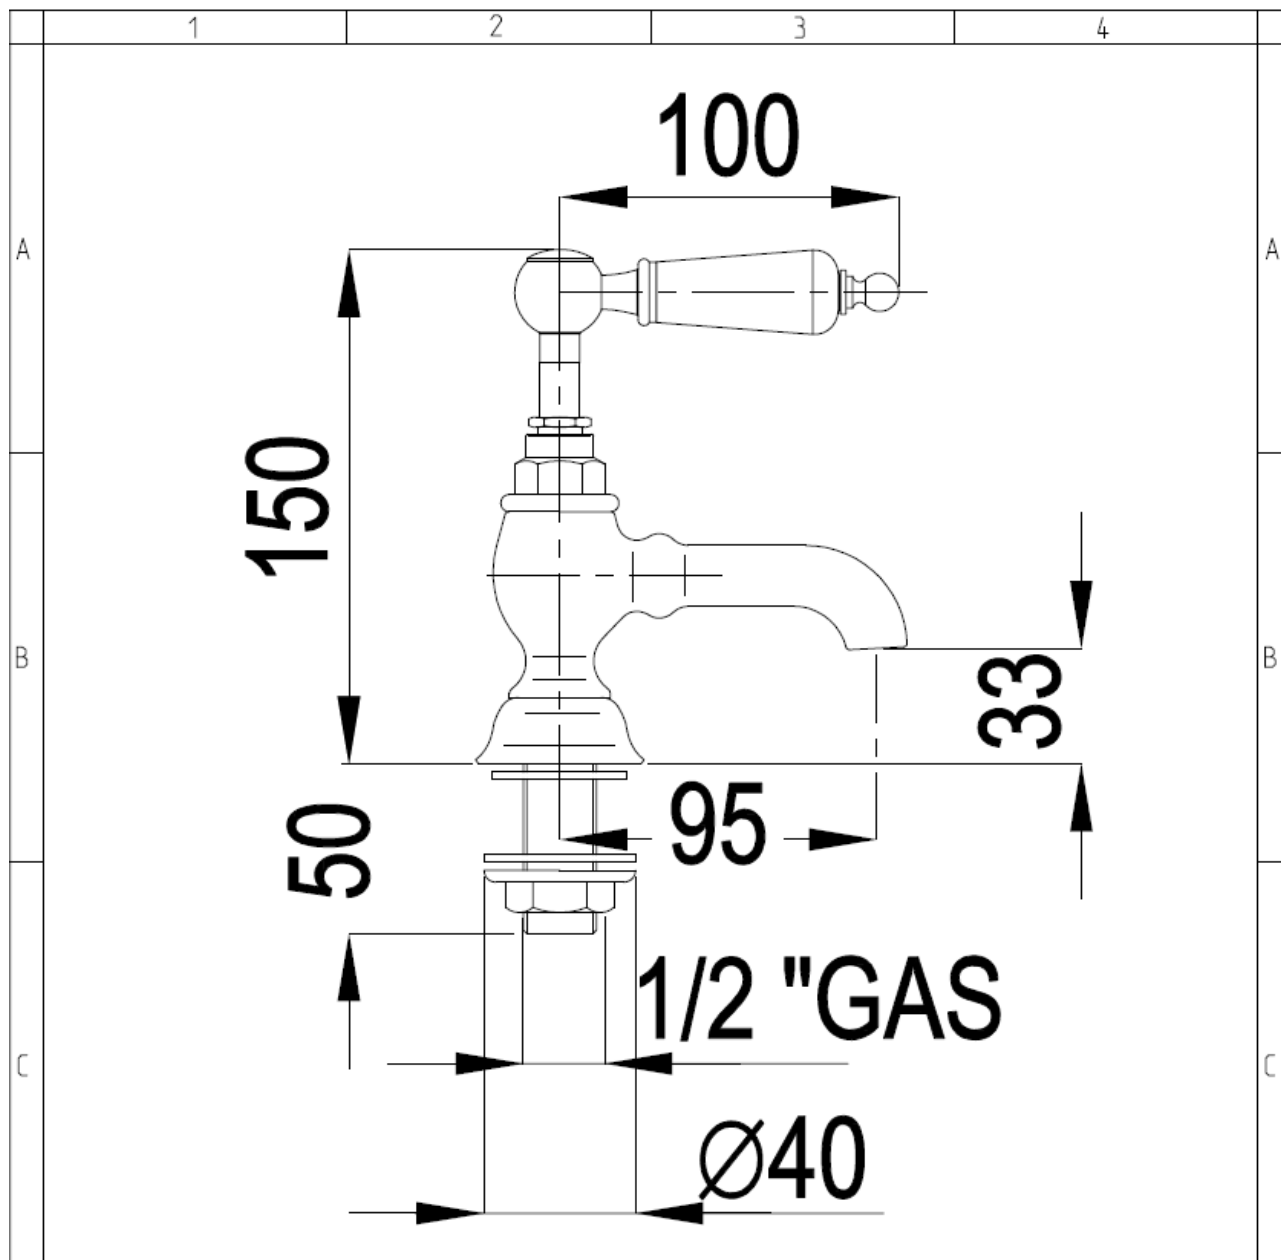

Berkeley Basin Pillar Taps

Silverdale Ltd
Silverdale Road,
Newcastle Under Lyme,
Staffordshire,
ST5 6EH.

Telephone: 01782 717 175 Facsimile: 01782 717 166

Email: sales@silverdalebathrooms.co.uk

www.silverdalebathrooms.co.uk