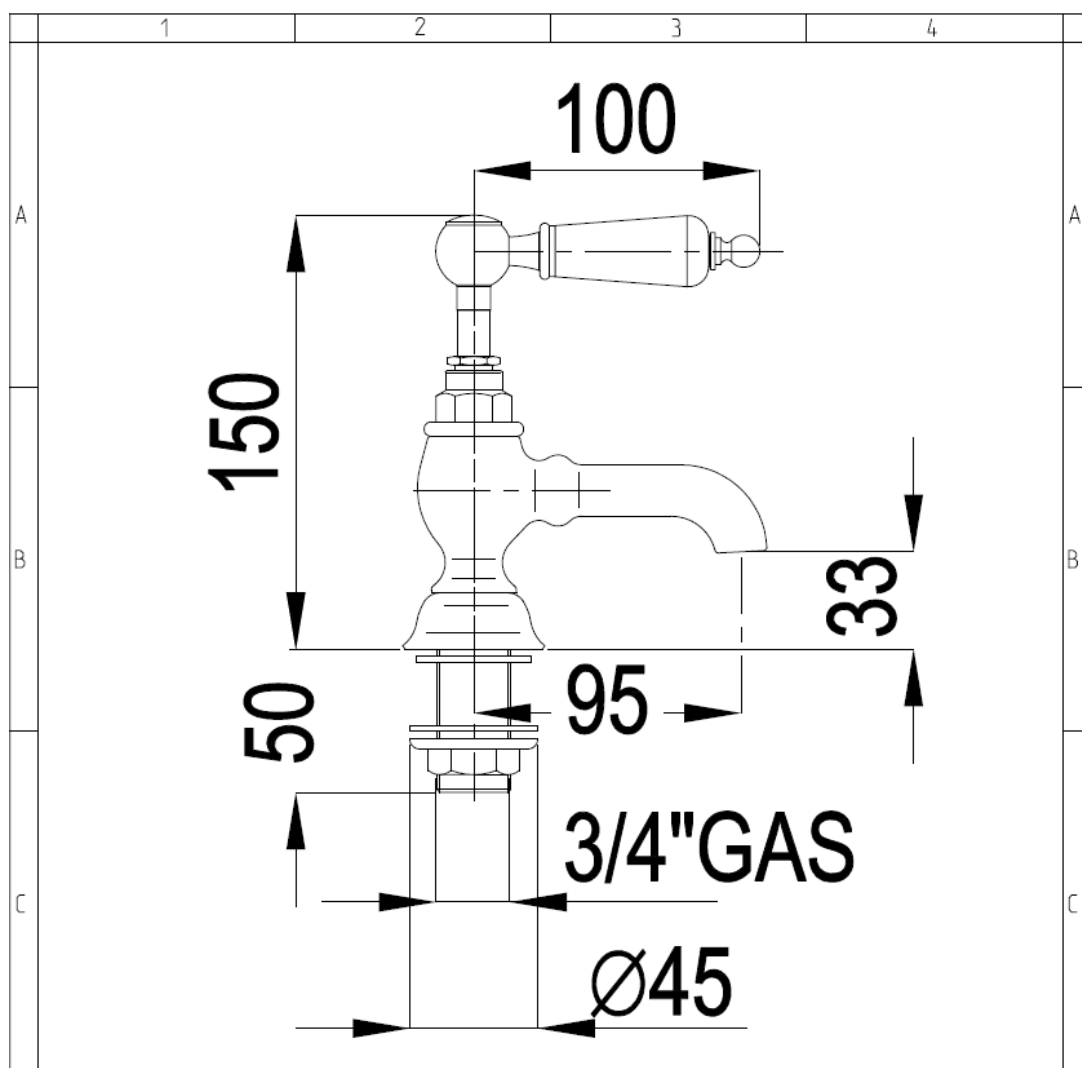

Berkeley Bath Pillar Taps

Silverdale Ltd
Silverdale Road,
Newcastle Under Lyme,
Staffordshire,
ST5 6EH.

Telephone: 01782 717 175 Facsimile: 01782 717 166

Email: sales@silverdalebathrooms.co.uk

www.silverdalebathrooms.co.uk