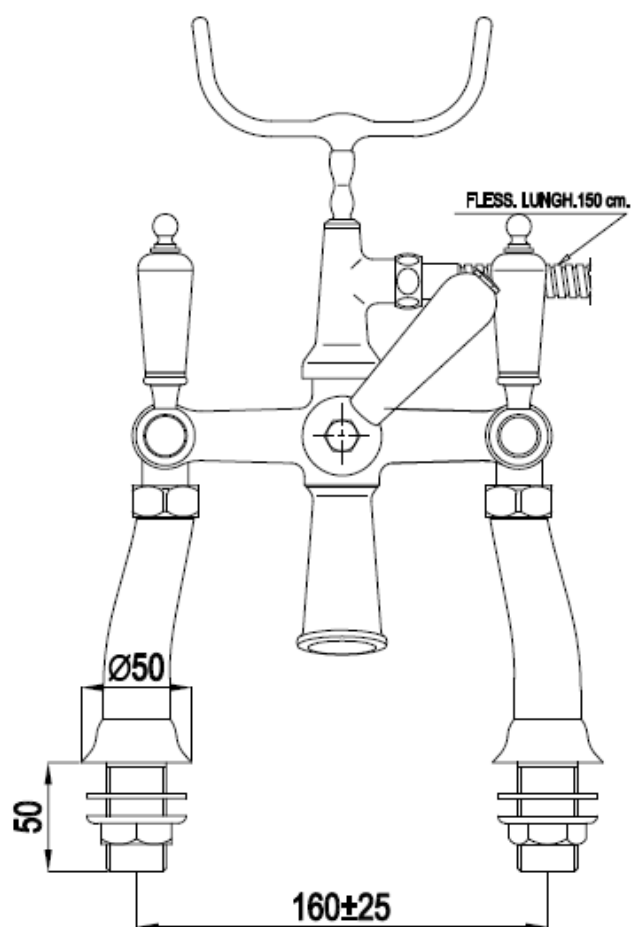

## COLLECTION

SILVERDALE  
GREAT BRITAIN

Berkeley Bath Shower Mixer

Silverdale Ltd  
Silverdale Road,  
Newcastle Under Lyme,  
Staffordshire,  
ST5 6EH.

Telephone: 01782 717 175 Facsimile: 01782 717 166

Email: [sales@silverdalebathrooms.co.uk](mailto:sales@silverdalebathrooms.co.uk)