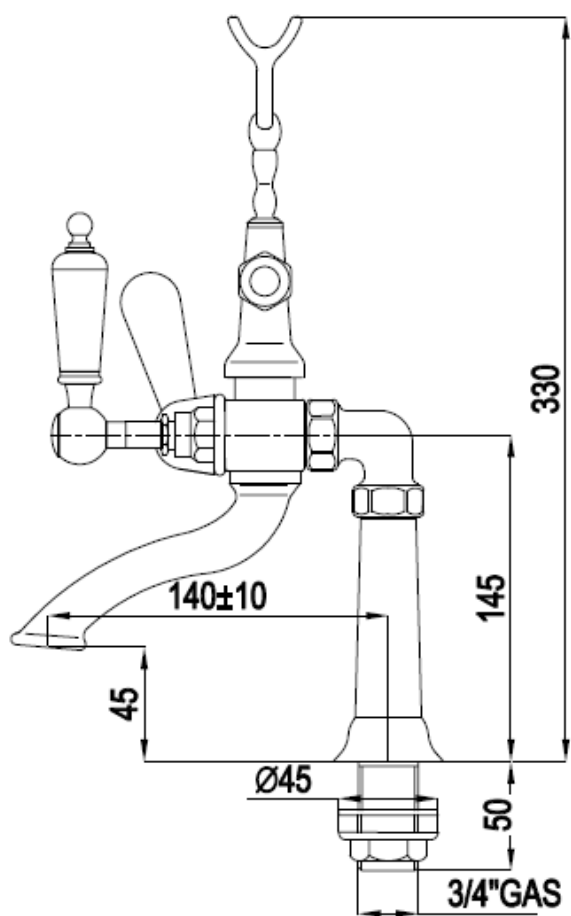

## COLLECTION

SILVERDALE  
GREAT BRITAIN

Berkeley Bath Shower Mixer

Silverdale Ltd  
Silverdale Road,  
Newcastle Under Lyme,  
Staffordshire,  
ST5 6EH.

Telephone: 01782 717 175 Facsimile: 01782 717 166

Email: [sales@silverdalebathrooms.co.uk](mailto:sales@silverdalebathrooms.co.uk)