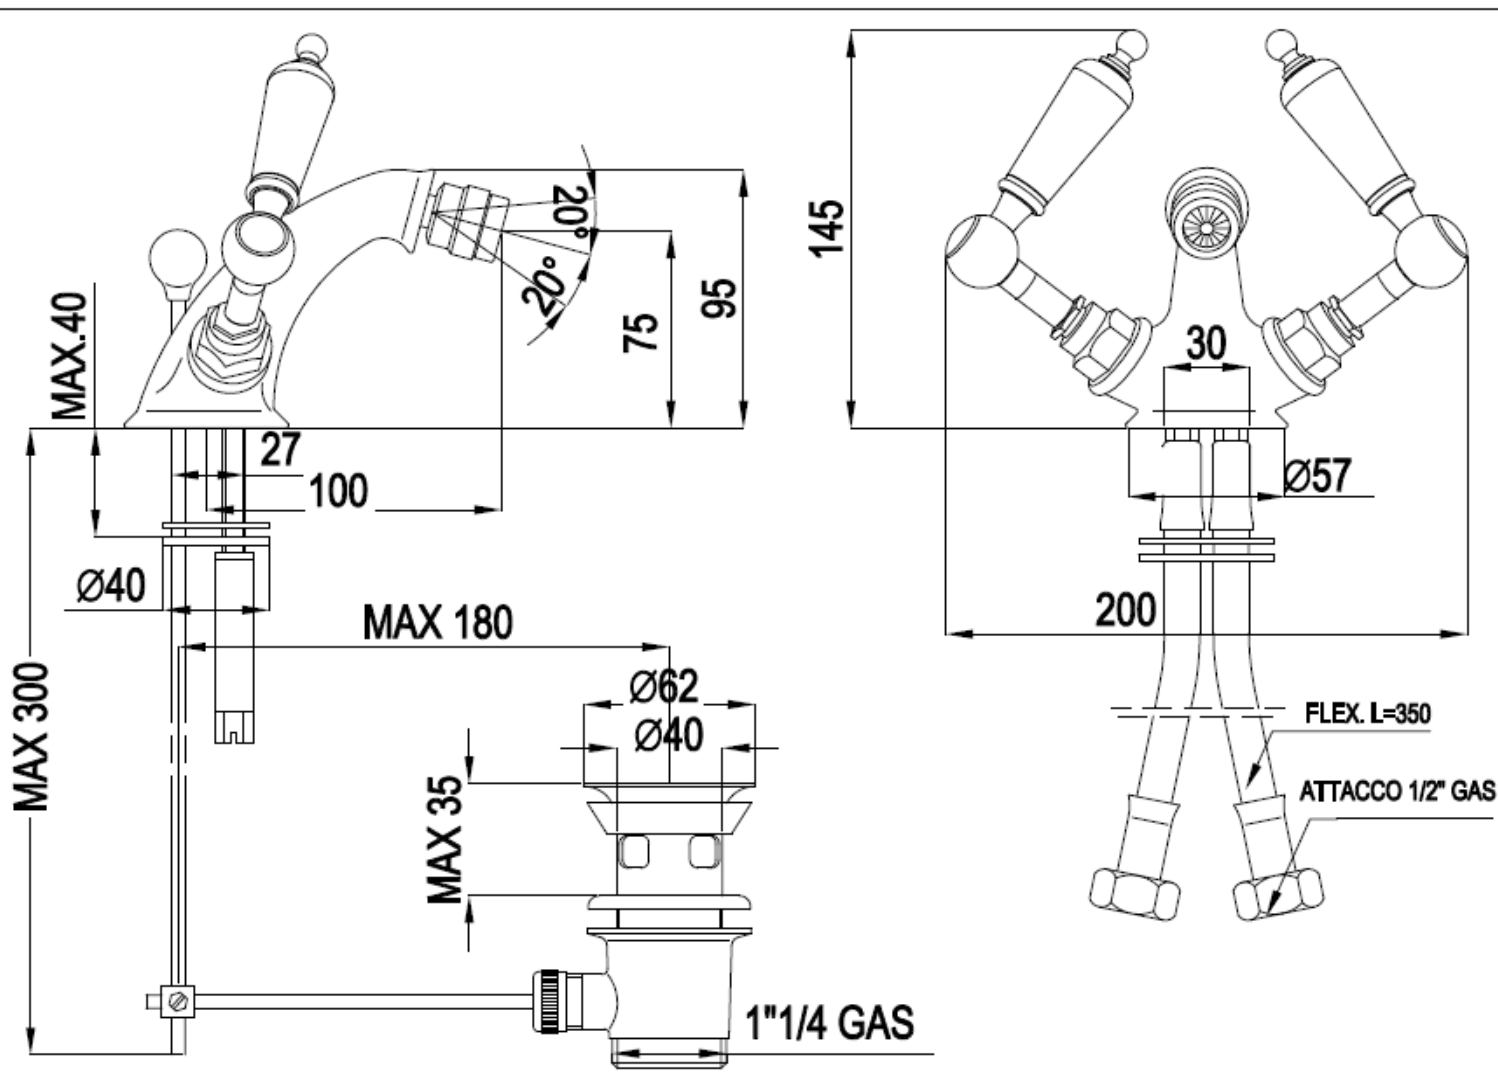

## Berkeley Bidet Monobloc

Silverdale Ltd  
Silverdale Road,  
Newcastle Under Lyme,  
Staffordshire,  
ST5 6EH.

Telephone: 01782 717 175 Facsimile: 01782 717 166

Email: [sales@silverdalebathrooms.co.uk](mailto:sales@silverdalebathrooms.co.uk)