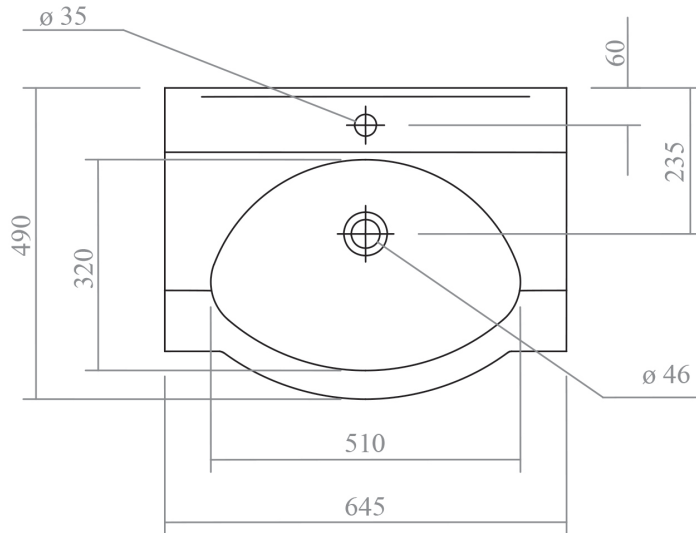

# CHARLBURY COLLECTION

Charlbury 650mm Basin (3 Tap holes)

Silverdale Ltd  
Silverdale Road,  
Newcastle Under Lyme,  
Staffordshire,  
ST5 6EH.

Telephone: 01782 717 175 Facsimile: 01782 717 166

Email: [sales@silverdalebathrooms.co.uk](mailto:sales@silverdalebathrooms.co.uk)