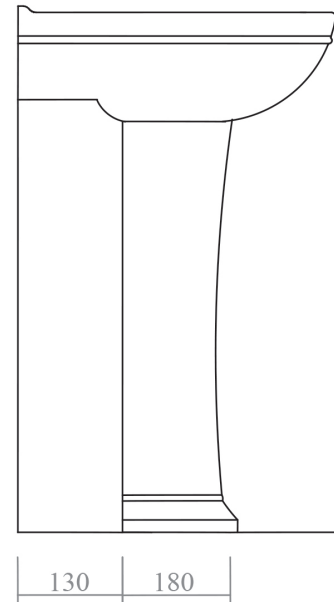

# CHARLBURY COLLECTION

Charlbury 650mm Basin (3 Tap holes)

Silverdale Ltd  
Silverdale Road,  
Newcastle Under Lyme,  
Staffordshire,  
ST5 6EH.

Telephone: 01782 717 175 Facsimile: 01782 717 166

Email: [sales@silverdalebathrooms.co.uk](mailto:sales@silverdalebathrooms.co.uk)