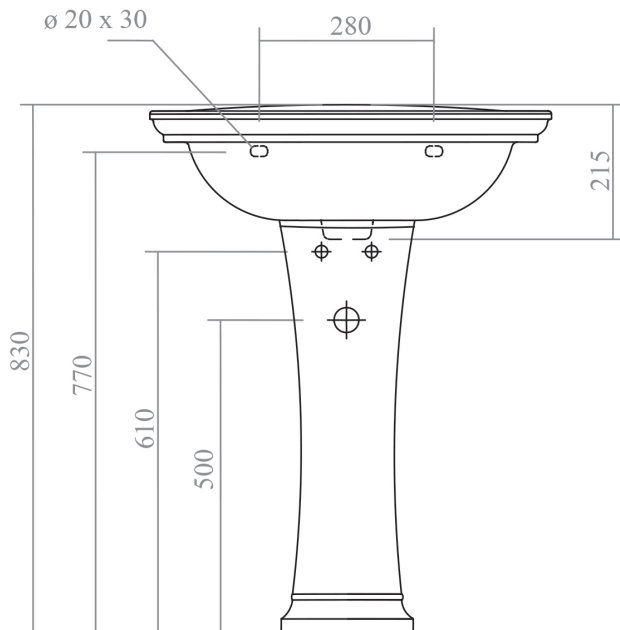

# CHARLBURY COLLECTION

Charlbury 650mm Basin (3 Tap holes)

Silverdale Ltd  
Silverdale Road,  
Newcastle Under Lyme,  
Staffordshire,  
ST5 6EH.

Telephone: 01782 717 175 Facsimile: 01782 717 166

Email: [sales@silverdalebathrooms.co.uk](mailto:sales@silverdalebathrooms.co.uk)