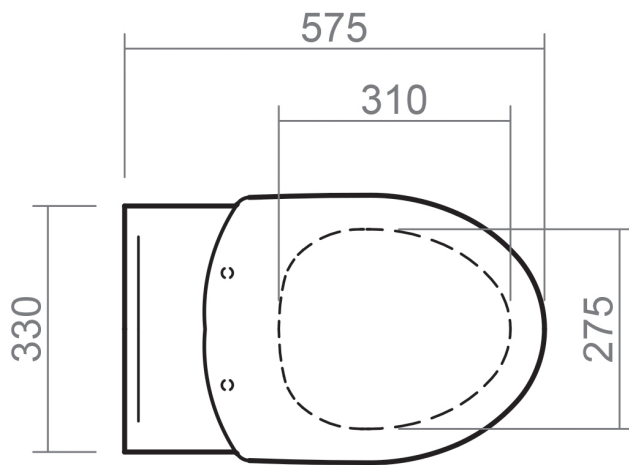

CHARLBURY COLLECTION

SILVERDALE
GREAT BRITAIN

Charlbury Wall Mounted Pan

Silverdale Ltd
Silverdale Road,
Newcastle Under Lyme,
Staffordshire,
ST5 6EH.
Telephone: 01782 717 175 Facsimile: 01782 717 166
Email: sales@silverdalebathrooms.co.uk
www.silverdalebathrooms.co.uk