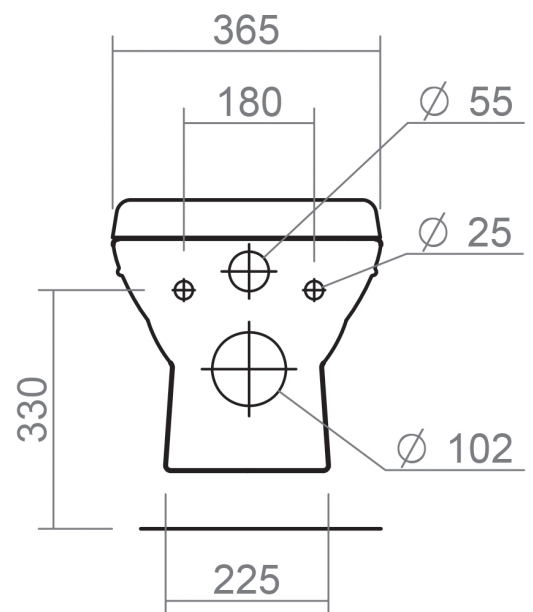

CHARLBURY COLLECTION

SILVERDALE
GREAT BRITAIN

Charlbury Wall Mounted Pan

Silverdale Ltd
Silverdale Road,
Newcastle Under Lyme,
Staffordshire,
ST5 6EH.
Telephone: 01782 717 175 Facsimile: 01782 717 166
Email: sales@silverdalebathrooms.co.uk
www.silverdalebathrooms.co.uk