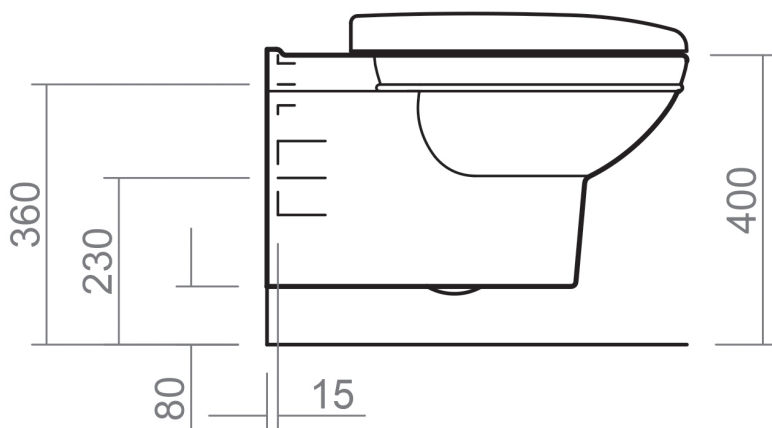

CHARLBURY COLLECTION

SILVERDALE
GREAT BRITAIN

Charlbury Wall Mounted Pan

Silverdale Ltd
Silverdale Road,
Newcastle Under Lyme,
Staffordshire,
ST5 6EH.
Telephone: 01782 717 175 Facsimile: 01782 717 166
Email: sales@silverdalebathrooms.co.uk
www.silverdalebathrooms.co.uk