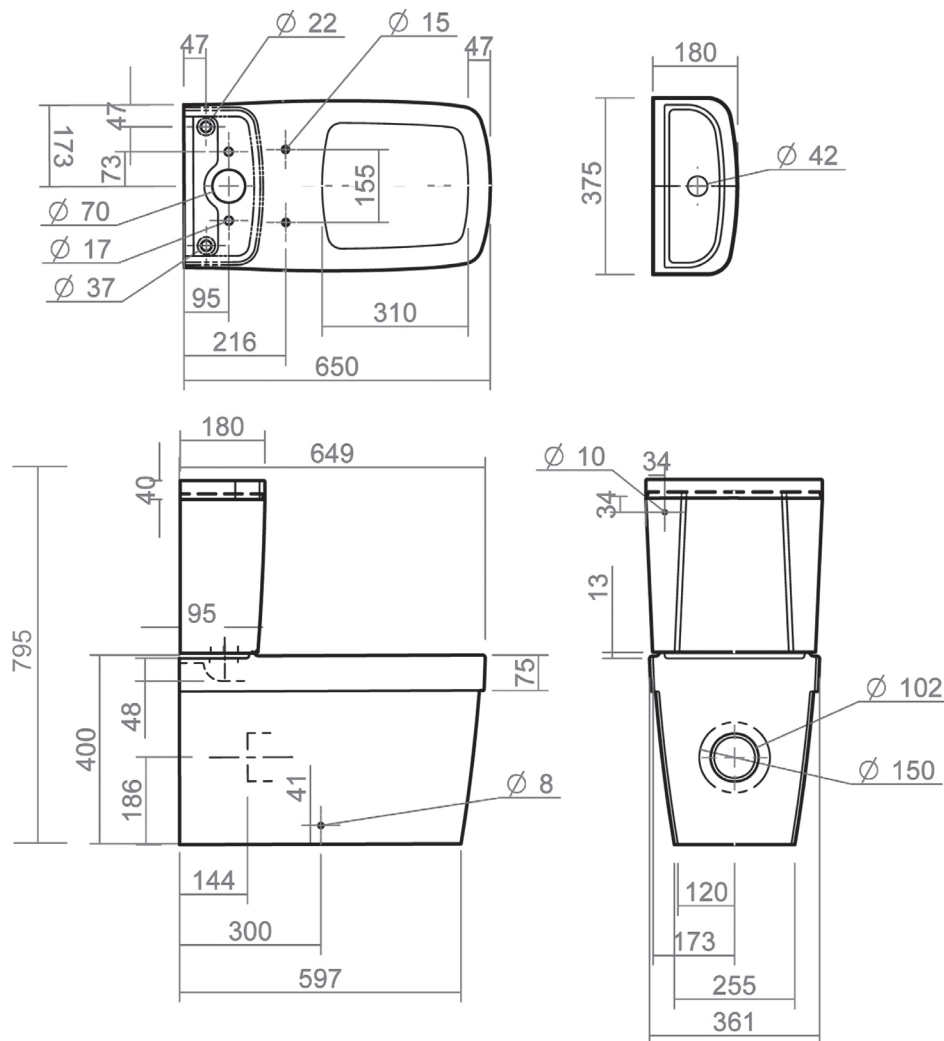

Close coupled pan and cistern

BORDO CC WC PAN & CISTERN

Silverdale Ltd  
Silverdale Road,  
Newcastle Under Lyme,  
Staffordshire,  
ST5 6EH.

Telephone: 01782 717 175 Facsimile: 01782 717 166

Email: [sales@silverdalebathrooms.co.uk](mailto:sales@silverdalebathrooms.co.uk)