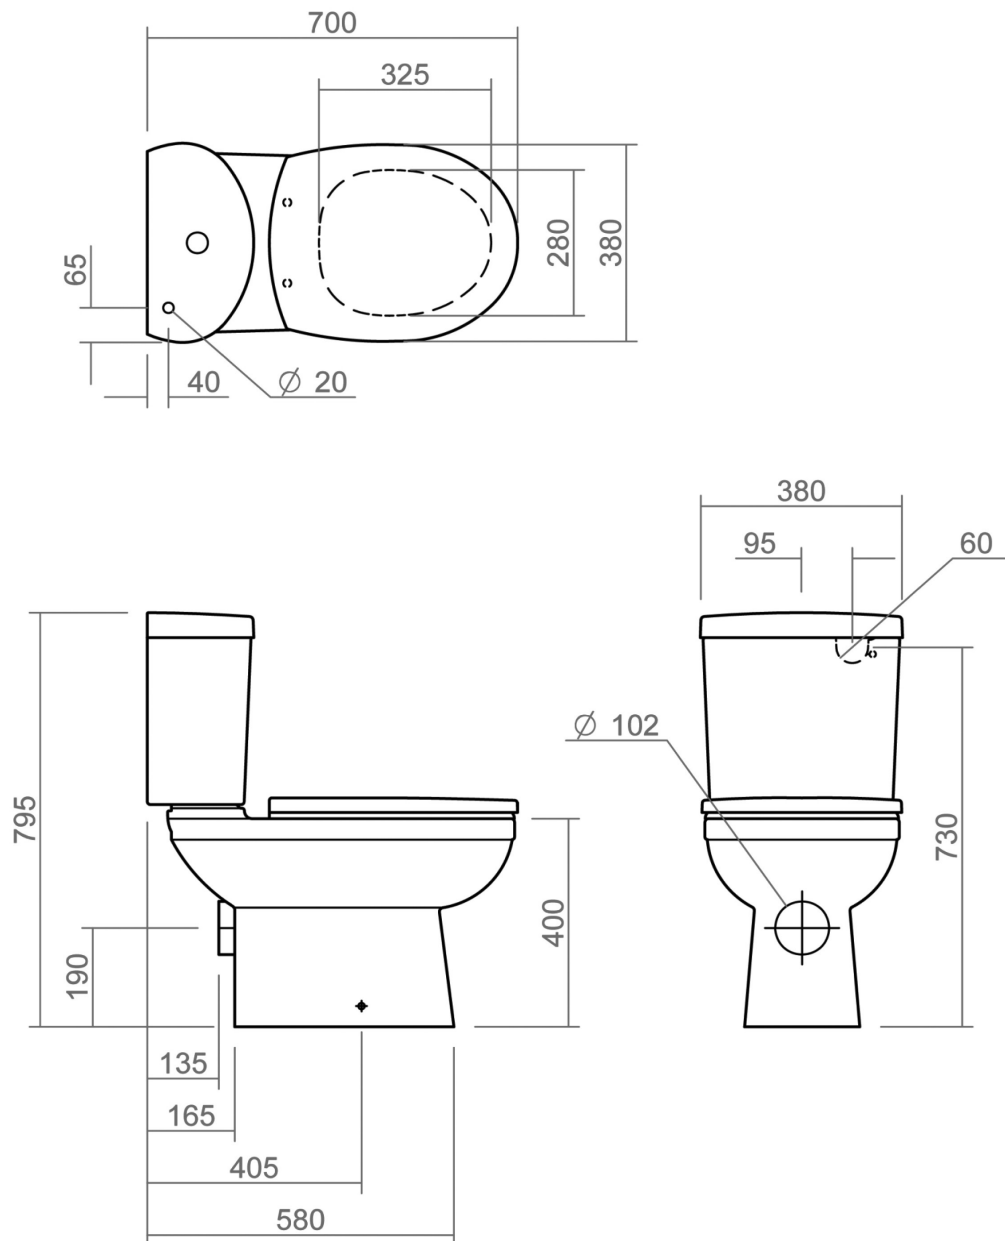

# THAMES COLLECTION

SILVERDALE  
GREAT BRITAIN

Close coupled pan and cistern

Silverdale Ltd  
Silverdale Road,  
Newcastle Under Lyme,  
Staffordshire,  
ST5 6EH.

Telephone: 01782 717 175 Facsimile: 01782 717 166