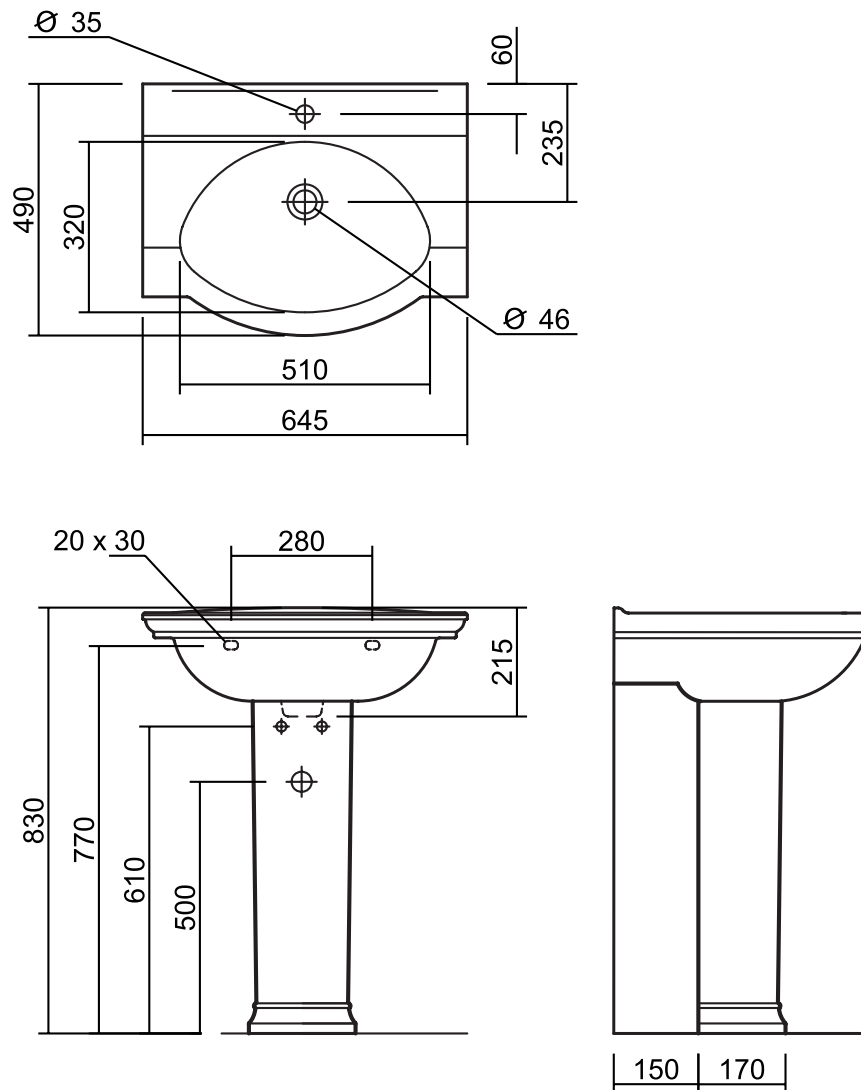

## Damea 650mm Basin with Full Pedestal (0,1 or 3 Tap Holes)