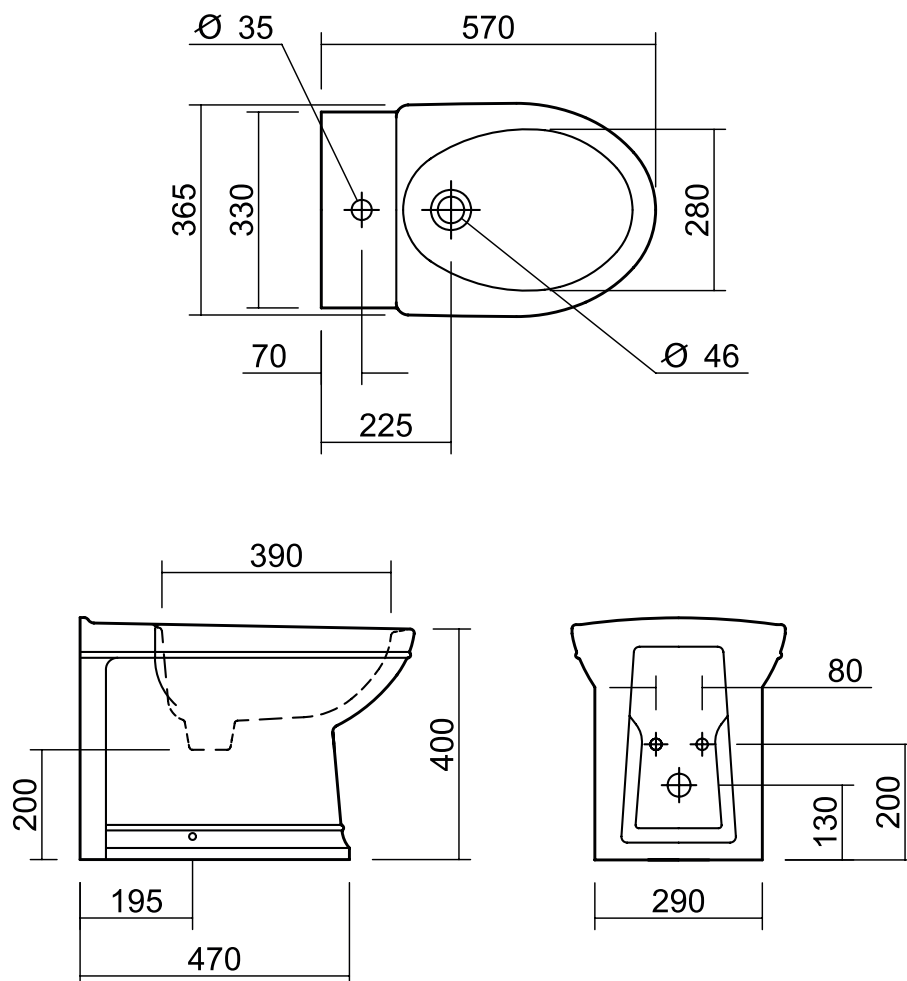

Damea Freestanding/Back to Wall Bidet (1 Tap Hole)

Silverdale Bathrooms

Silverdale Road, Newcastle Under Lyme, Staffordshire, ST5 6EL.

Telephone: 01782 717175 Facsimile: 01782 717166

Email: sales@silverdalebathrooms.co.uk