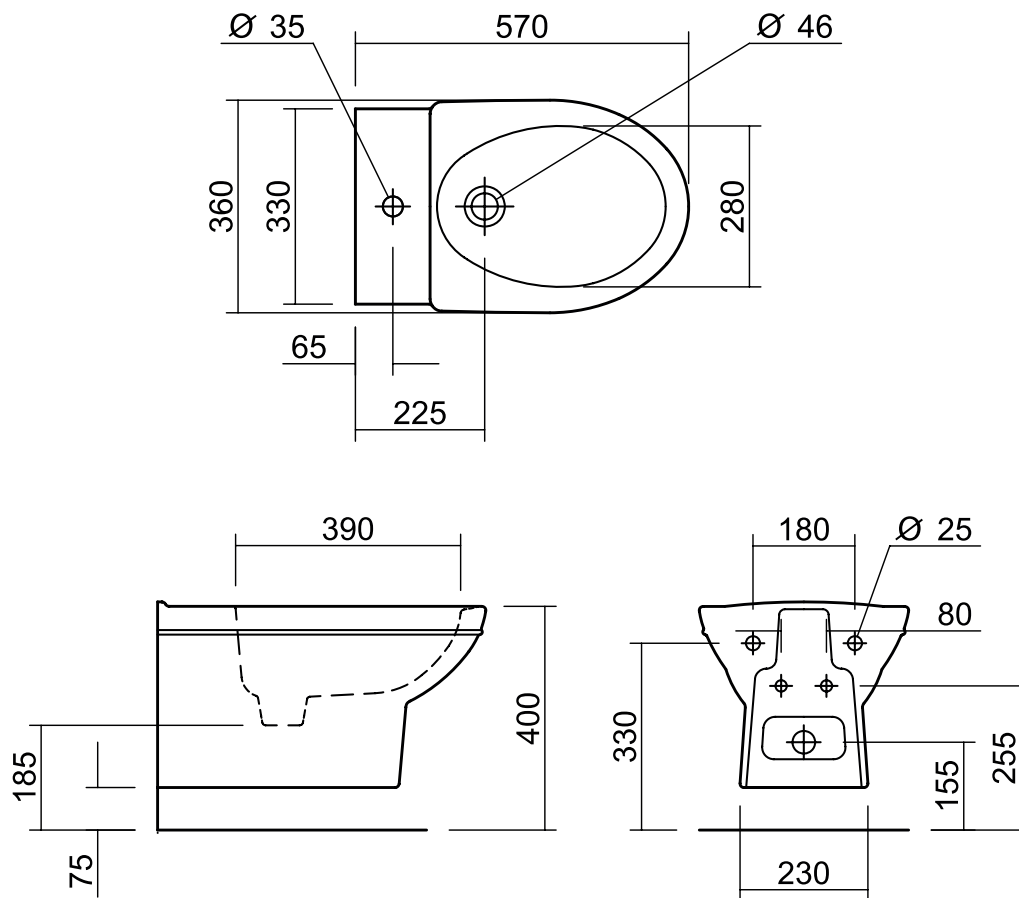

Damea Wall Mounted Bidet (1 Tap Hole)

Silverdale Bathrooms

Silverdale Road, Newcastle Under Lyme, Staffordshire, ST5 6EL.

Telephone: 01782 717175 Facsimile: 01782 717166

Email: sales@silverdalebathrooms.co.uk