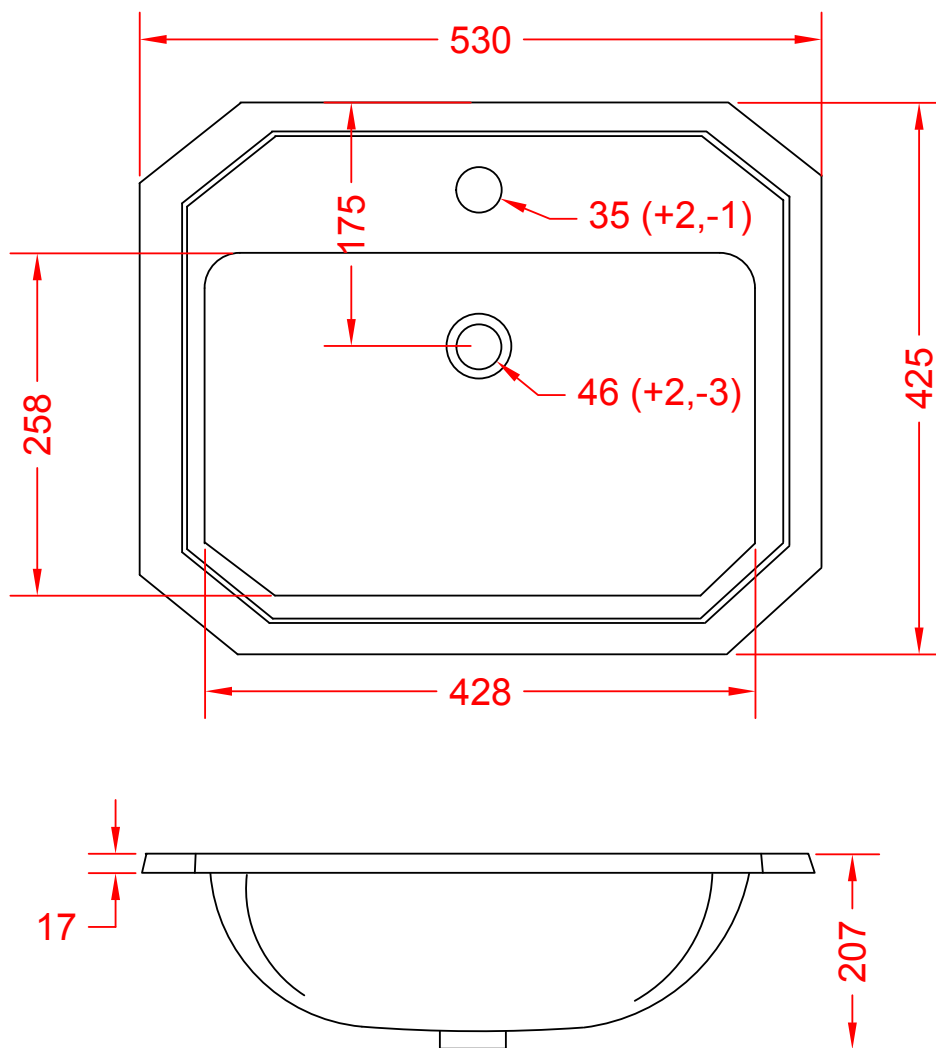

EMPIRE COLLECTION

Empire 530mm Vanity Basin

Silverdale Ltd
Silverdale Road,
Newcastle Under Lyme,
Staffordshire,
ST5 6EH.

Telephone: 01782 717 175 Facsimile: 01782 717 166

Email: sales@silverdalebathrooms.co.uk