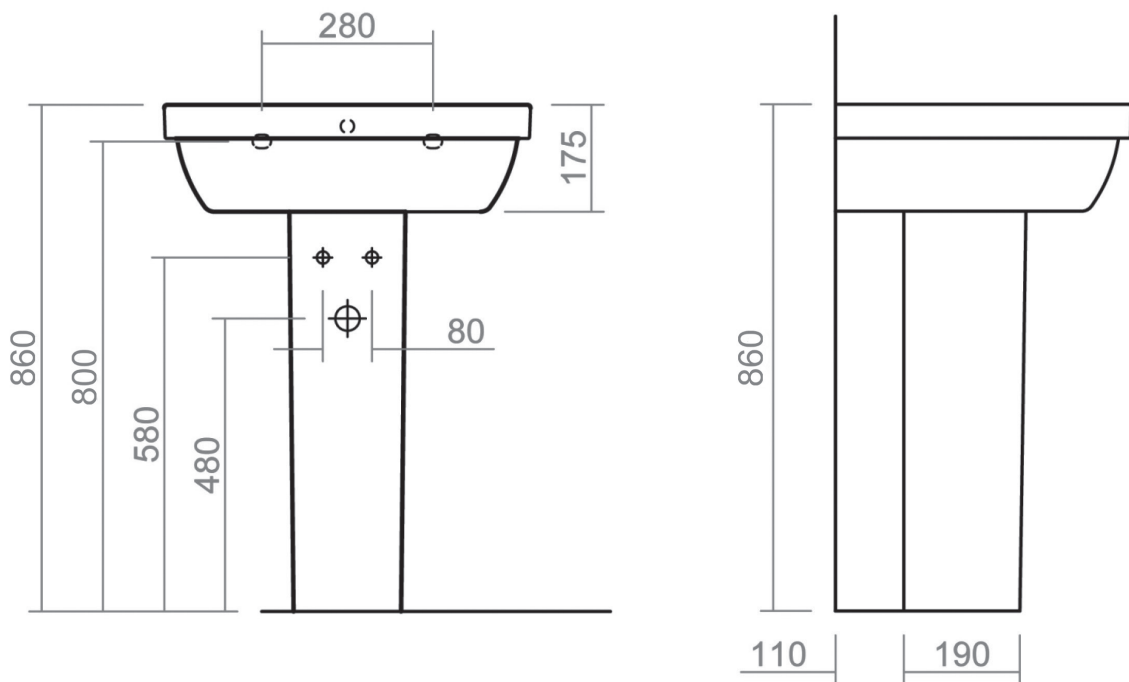

RICHMOND COLLECTION

Full tall pedestal

Silverdale Ltd
Silverdale Road,
Newcastle Under Lyme,
Staffordshire,
ST5 6EH.

Telephone: 01782 717 175 Facsimile: 01782 717 166

Email: sales@silverdalebathrooms.co.uk