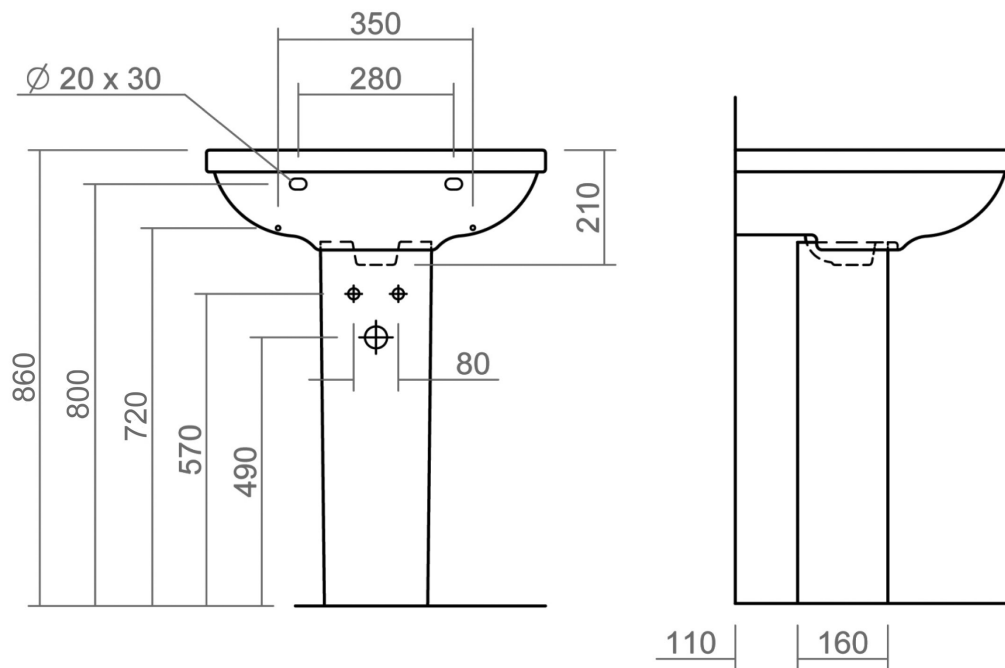

THAMES COLLECTION

SILVERDALE
GREAT BRITAIN

Full tall pedestal

Silverdale Ltd
Silverdale Road,
Newcastle Under Lyme,
Staffordshire,
ST5 6EH.

Telephone: 01782 717 175 Facsimile: 01782 717 166

Email: sales@silverdalebathrooms.co.uk